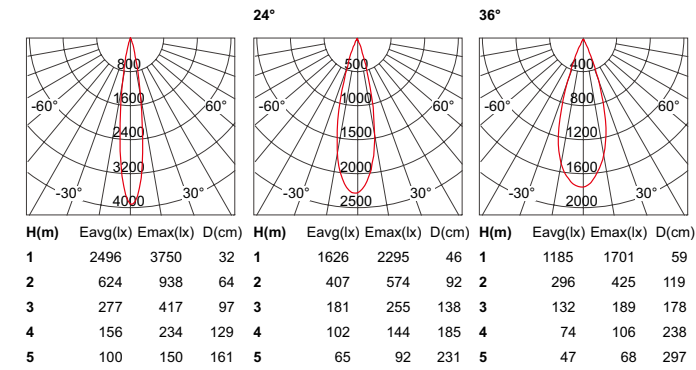

Dimensions (mm)

Accessories

Honey comb louvre Linear

Finishes

White Black Titanium

PHOTOMETRIC

EST-DTL065W 9W

EST-DTL065X 15W