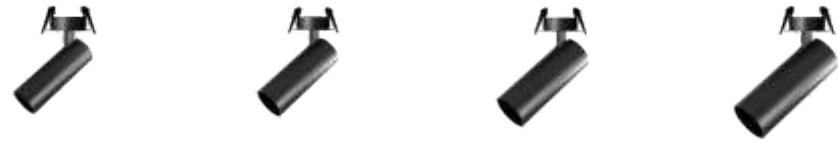

LED Recessed Track Light

General Information

	EST-DTL065W recessed	EST-DTL065X recessed	EST-DTL065Y recessed	EST-DTL065Z recessed
Optics	15°/24°/36°	15°/24°/36°	15°/24°/36°	15°/24°/36°
System Power (Watt)	9W	15W	20W	30W
System Luminous flux (lm)	650lm	1000lm	1500lm	1750lm
Driver parameters	36V/210mA	36V/360mA	36V/480mA	36V/700mA
Cut out (mm)	Φ65	Φ65	Φ65	Φ65

Technical Details

Light Source	LED COB
Colour temperature	2700K/3000K/4000K
CRI (Ra/R9)	RA>90/R9>50
Colour Consistency	SDCM<3
UGR	<16
IP rated	IP20
Lifetime	>50,000h
Warranty	3 Years/5 Years
Driver	ON/OFF, Phase, 0 10V Dali

Dimensions (mm)

Accessories

Honey comb louvre Linear

Finishes

White Black Titanium

PHOTOMETRIC

EST-DTL065W 9W

EST-DTL065X 15W