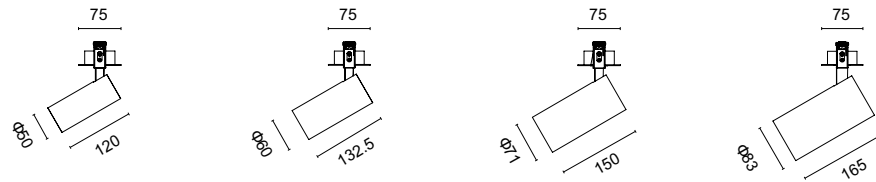

LED Recessed Track Light

General Information

	EST-DTL065W recessed	EST-DTL065X recessed	EST-DTL065Y recessed	EST-DTL065Z recessed
Optics	15°/24°/36°	15°/24°/36°	15°/24°/36°	15°/24°/36°
System Power (Watt)	9W	15W	20W	30W
System Luminous flux (lm)	650lm	1000lm	1500lm	1750lm
Driver parameters	36V/210mA	36V/360mA	36V/480mA	36V/700mA
Cut out (mm)	Φ65	Φ65	Φ65	Φ65

Technical Details

Light Source	LED COB
Colour temperature	2700K/3000K/4000K
CRI (Ra/R9)	RA>90/R9>50
Colour Consistency	SDCM<3
UGR	<16
IP rated	IP20
Lifetime	>50,000h
Warranty	3 Years/5 Years
Driver	ON/OFF, Phase, 0 10V Dali

Dimensions (mm)

Accessories

Honey comb louvre Linear

Finishes

White Black Titanium

PHOTOMETRIC

EST-DTL065W 9W

EST-DTL065X 15W