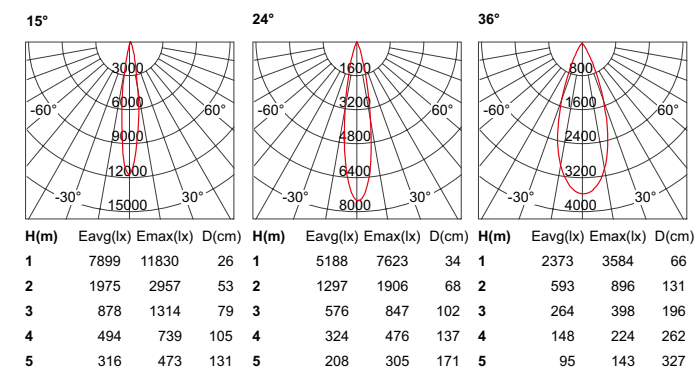

EST-DTL065Y 20W