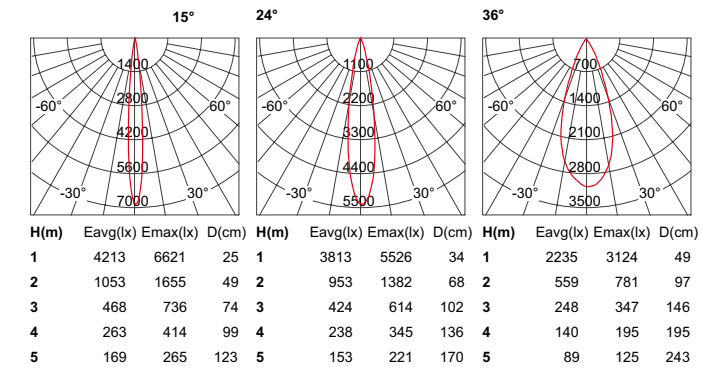

Dimensions (mm)

Accessories

Honey comb louvre Linear

Finishes

White Black Titanium

PHOTOMETRIC

EST-DTL065W 9W

EST-DTL065X 15W