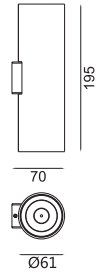

### FS1084-06

Max.6W

Beam angle

Color selection