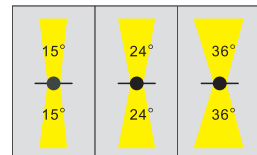

FS1082-30

Max. 2*15W

Operating Temp. : -30°C + 40°C

2*13W COB chip (DC700mA)

■ 2700K/2100lm CRI90

■ 3000K/2160lm CRI90

■ 4000K/2500lm CRI80

■ 5000K/2640lm CRI70

Remote Driver: AC100-240V 50/60Hz

Driver performance: Non-dimmable/dimmable

Dimmer: Triac/0-10V

Beam angle

Color selection