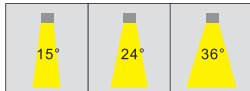

FS1080-06

Max.6W

Operating Temp. : -30°C + 40°C

5W COB chip (DC500mA)

■ 2700K/350lm CRI90

■ 3000K/430lm CRI90

■ 4000K/500lm CRI80

■ 5000K/510lm CRI70

Remote Driver: AC100-240V 50/60Hz

Driver performance: Non-dimmable/dimmable

Dimmer: DALI/0~10v/Triac

Beam angle