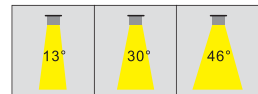

Dimmer: Triac

Beam angle

Color selection