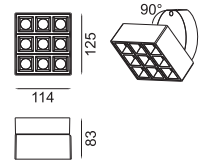

LED WALL LAMP SERIES