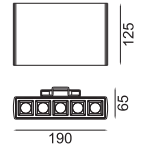

LED WALL LAMP SERIES