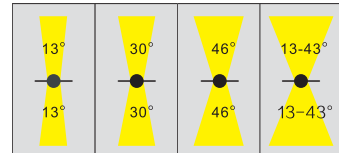

Beam angle

Color selection