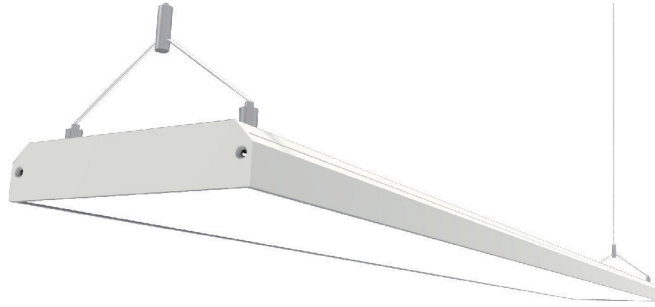

## LED LINEAR LIGHT SERIES

### FS8018B-19

L1199\*W149\*H29mm  
19W  
3000K/1500lm  
4000K/1600lm

Remote Driver: AC100-240V 50/60Hz  
Driver performance: Non-dimmable/dimmable  
Dimmer: 0-10V/Triac/Dali