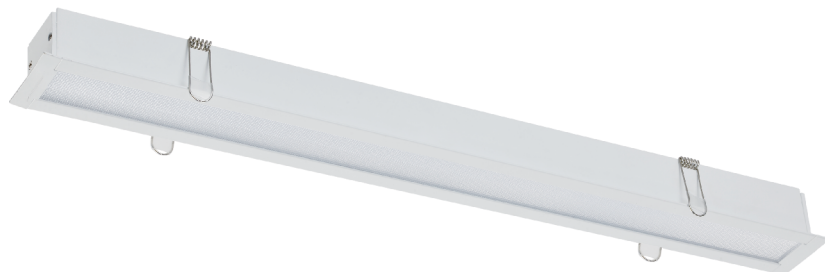

LED LINEAR LIGHT SERIES

FS8016-15

L626*W56*H45mm
15W
3000K/1200lm
4000K/1275lm

Remote Driver: AC100-240V 50/60Hz
Driver performance: Non-dimmable/dimmable
Dimmer: 0-10V/Triac/Dali

L610*W45mm