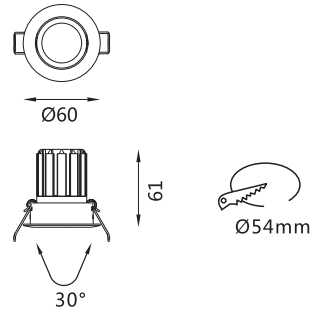

LED CEILING DOWNLIGHT SERIES

FS5040-05

Max.5W

Operating Temp. : -30°C + 40°C

4.5W COB chip (DC500mA)

■ 2700K/350lm CRI90

■ 3000K/380lm CRI90

■ 4000K/420lm CRI80