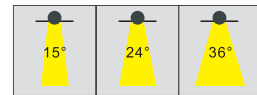

■ 5000K/470lm CRI70

Remote Driver: AC100-240V 50/60Hz

Driver performance: Non-dimmable/dimmable

Dimmer: 0~10v/Triac

Frosted Glass

Clear Glass

Beam angle

Color selection