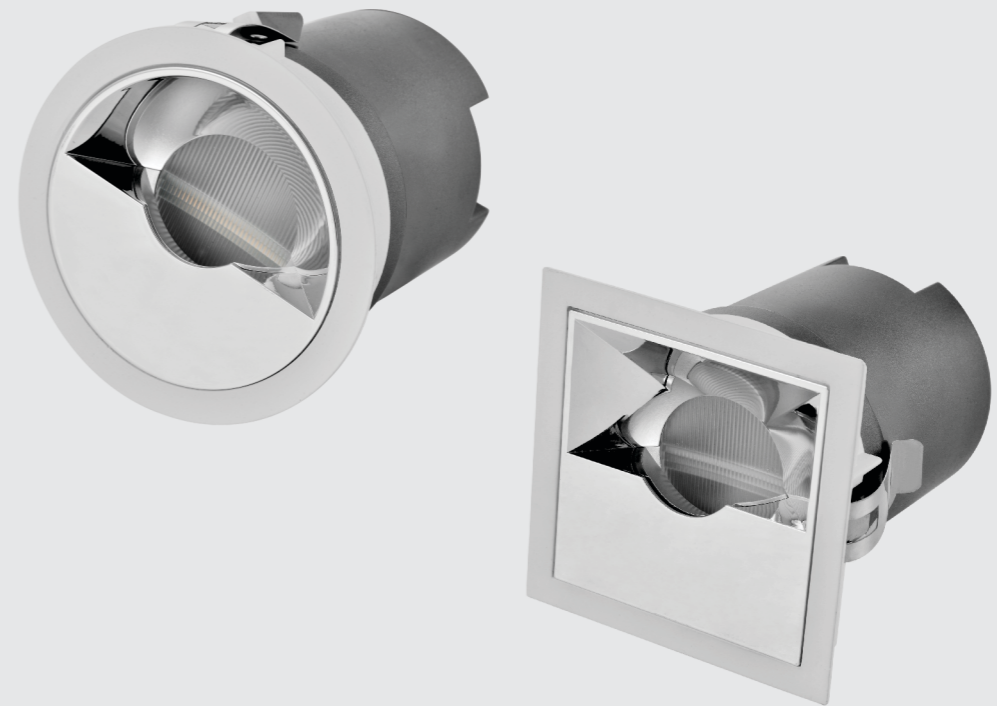

LED CEILING DOWNLIGHT SERIES

Recessed led spotlight adopt integrated die casting lamp body design. Flexible replacement of reflector to reach different application effect.

Application: fashion shop, jewelry display and other high end accent lighting areas.

FS5207 SERIES

Color selection
B | S | W

Configuration

 **Asymmetric optics**
wallwasher

 **symmetrical**
16°/ 26°/ 35°

Reflector color option

FS5207-15

FS5207A-15

	Power	LED InPut	CCT	Lm	CRI	Operating Temp
FS5207-15 Max. 15W	15W	DC350mA	2700K	1090lm	CRI90	-30°C+40°C
	15W	DC350mA	3000K	1220lm	CRI90	-30°C+40°C
	15W	DC350mA	4000K	1350lm	CRI80	-30°C+40°C
	15W	DC350mA	5000K	1425lm	CRI80	-30°C+40°C