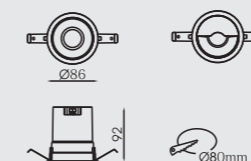

FS5207 SERIES

Color selection
B | S | W

Configuration

 **Asymmetric optics**
wallwasher

 **symmetrical**
16°/ 26°/ 35°

Reflector color option

FS5207-15

FS5207A-15