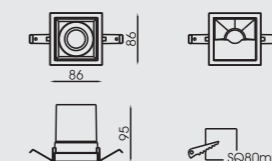

FS5207 SERIES

Color selection
B | S | W

Configuration

 **Asymmetric optics**
wallwasher

 **symmetrical**
16°/ 26°/ 35°

Reflector color option

FS5207-15

FS5207A-15