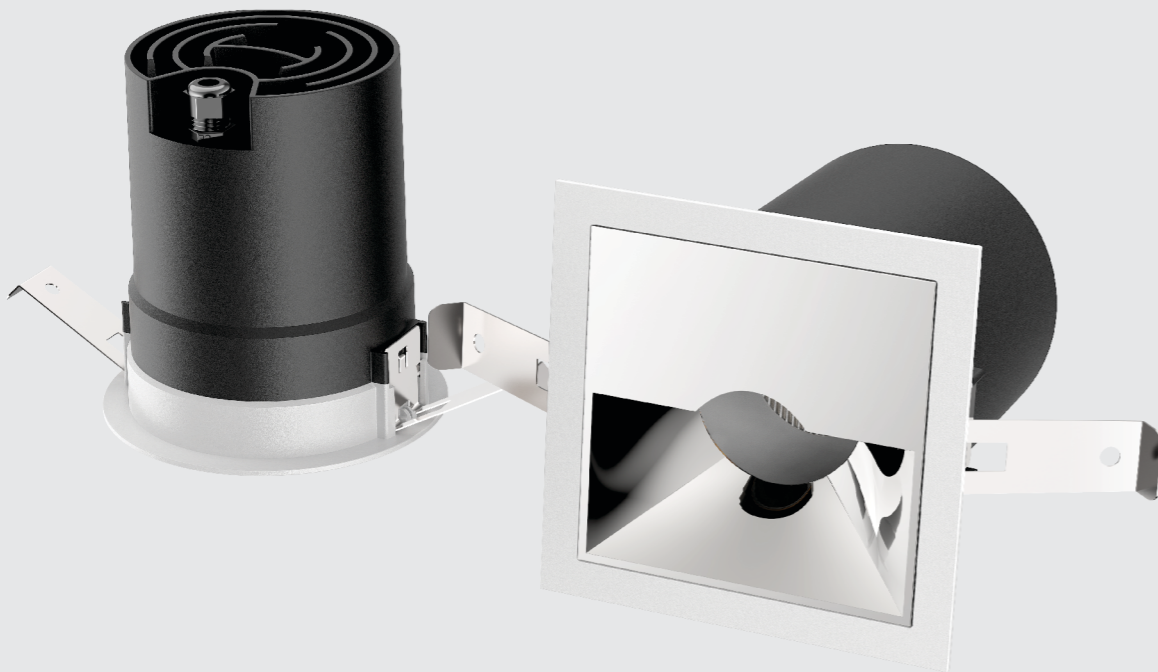

LED CEILING DOWNLIGHT SERIES

Recessed led spotlight adopt integrated die casting lamp body design. Flexible replacement of reflector to reach different application effect.

Application: fashion shop, jewelry display and other high end accent lighting areas.

FS5207 SERIES

Color selection
B | S | W

Configuration

 **Asymmetric optics**
wallwasher

 **symmetrical**
16°/ 26°/ 35°

Reflector color option

FS5207-15

FS5207A-15

	Power	LED InPut	CCT	Lm	CRI	Operating Temp
FS5207-15 Max. 15W	15W	DC350mA	2700K	1090lm	CRI90	-30°C+40°C
	15W	DC350mA	3000K	1220lm	CRI90	-30°C+40°C
	15W	DC350mA	4000K	1350lm	CRI80	-30°C+40°C
	15W	DC350mA	5000K	1425lm	CRI80	-30°C+40°C