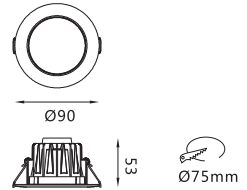

LED DOWNLIGHT SERIES

FS3023-07

Max.7W

Operating Temp. : -30°C + 40°C

SMD2835*36PCS (DC300mA)

■ 2700K/525lm CRI90

■ 3000K/560lm CRI90

■ 4000K/630lm CRI80