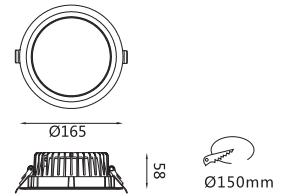

LED DOWNLIGHT SERIES

FS3022-15

Max. 15W

Operating Temp. : -30°C + 40°C

SMD2835*84PCS (DC350mA)

- 2700K/1125lm CRI90
- 3000K/1200lm CRI90
- 4000K/1350lm CRI80
- 5000K/1500lm CRI70

Remote Driver: AC100-240V 50/60Hz