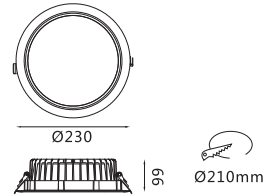

LED DOWNLIGHT SERIES

FS3002-24

Max.24W

Operating Temp. : -30°C +40°C

SMD2835*140PCS (DC700mA)

■ 2700K/1800lm CRI90

■ 3000K/1920lm CRI90

■ 4000K/2160lm CRI80