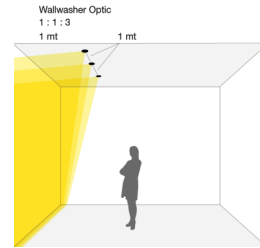

## LED WALL WASH SERIES

Beam angle

Color selection