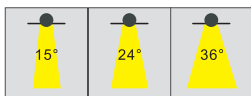

Beam angle

Color selection