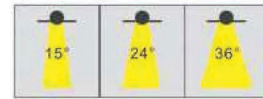

FS5088-20

Max.20W

Operating Temp. : -30°C +40°C

17.5W COB chip (DC500mA)

- 2700K/1264lm CRI90
- 3000K/1440lm CRI90
- 4000K/1665lm CRI80
- 5000K/1890lm CRI70

Remote Driver: AC100-240V 50/60Hz

Driver performance: Non-dimmable/dimmable

Dimmer: DALI/0~10v/Triac

Beam angle