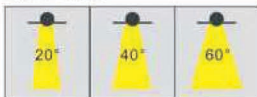

H

SQ65mm

型号/Model	功率/P	高度/H
FS5086-11	Max.11W	85.5
FS5086-15	Max.15W	100

Operating Temp. :-30°C + 40°C
10W COB chip (DC250mA)/FS5086-11
■ 2700K/759lm CRI90
■ 3000K/770lm CRI90
■ 4000K/913lm CRI80
■ 5000K/935lm CRI70

Remote Driver: AC100-240V 50/60Hz
Driver performance: Non-dimmable/dimmable
Dimmer: 0~10v/Triac/Dali

Beam angle