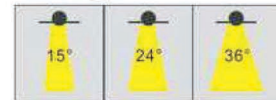

FS5075A-09

Max.9W

Operating Temp. : -30°C +40°C

7.5W COB chip (DC200mA)

- 2700K/630lm CRI90
- 3000K/702lm CRI90
- 4000K/783lm CRI80
- 5000K/864lm CRI70

Remote Driver: AC100-240V 50/60Hz

Driver performance: Non-dimmable/dimmable

Dimmer: DALI/0~10v/Triac

Beam angle

Color selection