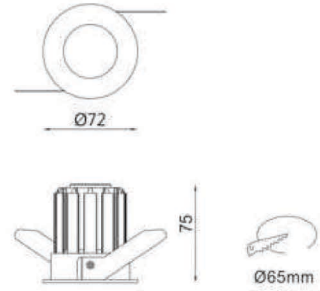

LED CEILING DOWNLIGHT SERIES

FS5075A-09

Max.9W

Operating Temp. : -30°C +40°C

7.5W COB chip (DC200mA)

- 2700K/630lm CRI90
- 3000K/702lm CRI90
- 4000K/783lm CRI80
- 5000K/864lm CRI70

Remote Driver: AC100-240V 50/60Hz