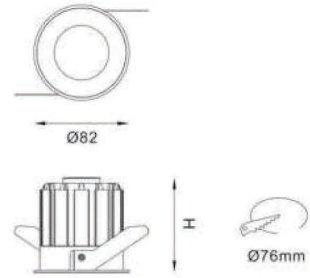

LED CEILING DOWNLIGHT SERIES

型号/Model	功率/P	高度/H
FS5045-15	Max.15W	82
FS5045-22	Max.22W	97

Operating Temp. : -30°C + 40°C

13W COB chip (DC350mA)/FS5045-15

■ 2700K/1050lm CRI90

■ 3000K/1200lm CRI90

■ 4000K/1370lm CRI80