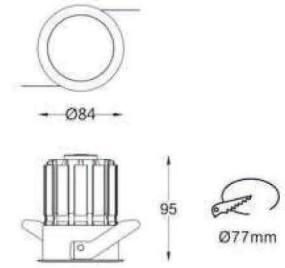

LED CEILING DOWNLIGHT SERIES

FS1014-15

Max. 15W

Operating Temp. : -30°C + 40°C

13W COB chip (DC350mA)

■ 2700K/990lm CRI90

■ 3000K/1110lm CRI90

■ 4000K/1255lm CRI80