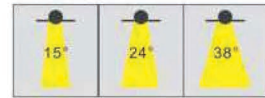

FS1014-15

Max. 15W

Operating Temp. : -30°C + 40°C

13W COB chip (DC350mA)

■ 2700K/990lm CRI90

■ 3000K/1110lm CRI90

■ 4000K/1255lm CRI80

■ 5000K/1390lm CRI70

Remote Driver: AC100-240V 50/60Hz

Driver performance: Non-dimmable/dimmable

Dimmer: DALI/0~10v/Triac

Beam angle