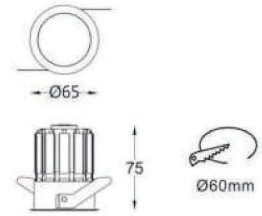

LED CEILING DOWNLIGHT SERIES

FS1013-09

Max.9W

Operating Temp. : -30°C + 40°C

7.5W COB chip (DC200mA)

■ 2700K/600lm CRI90

■ 3000K/670lm CRI90

■ 4000K/750lm CRI80