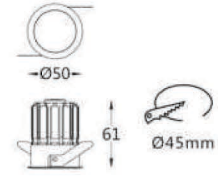

LED CEILING DOWNLIGHT SERIES

FS1012-05

Max. 5W

Operating Temp. : -30°C + 40°C

4.5W COB chip (DC500mA)

- 2700K/350lm CRI90
- 3000K/380lm CRI90
- 4000K/420lm CRI80
- 5000K/470lm CRI70

Remote Driver: AC100-240V 50/60Hz