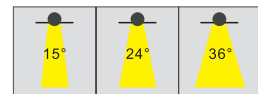

■ 5000K/2640lm CRI90

Remote Driver: AC100-240V 50/60Hz

Driver performance: Non-dimmable/dimmable

Dimmer: 0-10V/Triac/Dali

Frosted Glass

Clear Glass

Beam angle

Color selection