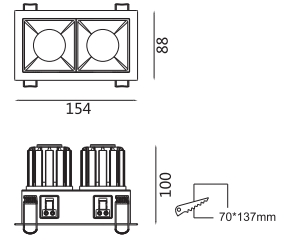

LED HOUSEHOLD SOTRE & RECESSED GRILLE LIGHT SERIES

FS2039-30

Max.2*15W

Operating Temp. : -30°C + 40°C

2*13W COB chip (DC350mA)

■ 2700K/2100lm CRI90

■ 3000K/2160lm CRI90

■ 4000K/2500lm CRI90