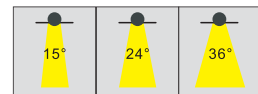

Beam angle

Color selection