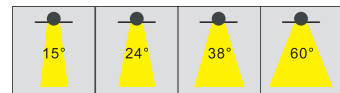

LED HOUSEHOLD SOTRE & RECESSED GRILLE LIGHT SERIES

06

SQ95mm

FS2027-13

Max. 13W

Operating Temp. : -30°C + 40°C

11W COB chip (DC300mA)

- 2700K/897lm CRI90
- 3000K/936lm CRI90
- 4000K/1050lm CRI80
- 5000K/1066lm CRI70

Remote Driver: AC100-240V 50/60Hz

Driver performance: Non-dimmable/dimmable

Dimmer: 0-10V/Triac/Dali

Beam angle

Color selection