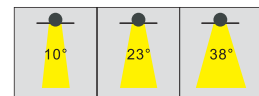

FS2023A-15

Max. 15W

Operating Temp. : -30°C + 40°C

13W COB chip (DC350mA)

■ 2700K/1050lm CRI90

■ 3000K/1080lm CRI90

■ 4000K/1250lm CRI90

■ 5000K/1320lm CRI90

Remote Driver: AC100-240V 50/60Hz

Driver performance: Non-dimmable/dimmable

Dimmer: 0-10V/Triac/Dali

Beam angle

Color selection