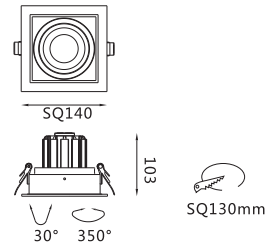

LED HOUSEHOLD SOTRE & RECESSED GRILLE LIGHT SERIES

FS2023A-15

Max. 15W

Operating Temp. : -30°C + 40°C

13W COB chip (DC350mA)

■ 2700K/1050lm CRI90

■ 3000K/1080lm CRI90

■ 4000K/1250lm CRI90