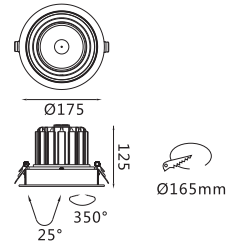

LED HOUSEHOLD SOTRE & RECESSED GRILLE LIGHT SERIES

FS1062-30

Max.30W

Operating Temp. : -30°C + 40°C

26W COB chip (DC700mA)

■ 2700K/2100lm CRI90

■ 3000K/2190lm CRI90

■ 4000K/2350lm CRI80