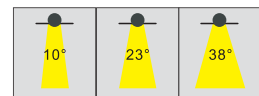

FS1062-30

Max.30W

Operating Temp. : -30°C + 40°C

26W COB chip (DC700mA)

■ 2700K/2100lm CRI90

■ 3000K/2190lm CRI90

■ 4000K/2350lm CRI80

■ 5000K/2450lm CRI70

Remote Driver: AC100-240V 50/60Hz

Driver performance: Non-dimmable/dimmable

Dimmer: 0-10V/Triac/Dali

Beam angle

Color selection