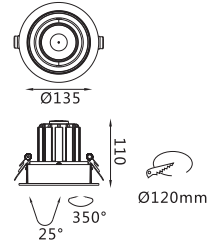

LED HOUSEHOLD SOTRE & RECESSED GRILLE LIGHT SERIES

FS1062-20

Max.20W

Operating Temp. : -30°C + 40°C

17.5W COB chip (DC500mA)

■ 2700K/1400lm CRI90

■ 3000K/1430lm CRI90

■ 4000K/1600lm CRI80