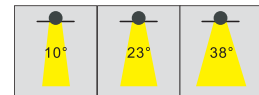

FS1062-20

Max.20W

Operating Temp. : -30°C + 40°C

17.5W COB chip (DC500mA)

■ 2700K/1400lm CRI90

■ 3000K/1430lm CRI90

■ 4000K/1600lm CRI80

■ 5000K/1650lm CRI70

Remote Driver: AC100-240V 50/60Hz

Driver performance: Non-dimmable/dimmable

Dimmer: 0-10V/Triac/Dali

Beam angle

Color selection