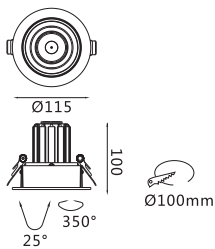

LED HOUSEHOLD SOTRE & RECESSED GRILLE LIGHT SERIES

FS1062-13

Max.13W

Operating Temp. : -30°C + 40°C

11W COB chip (DC300mA)

- 2700K/910lm CRI90
- 3000K/950lm CRI90
- 4000K/1066lm CRI80
- 5000K/1105lm CRI70

Remote Driver: AC100-240V 50/60Hz