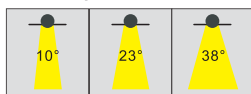

FS1062-13

Max.13W

Operating Temp. : -30°C + 40°C

11W COB chip (DC300mA)

- 2700K/910lm CRI90
- 3000K/950lm CRI90
- 4000K/1066lm CRI80
- 5000K/1105lm CRI70

Remote Driver: AC100-240V 50/60Hz

Driver performance: Non-dimmable/dimmable

Dimmer: 0-10V/Triac/Dali

Beam angle

Color selection