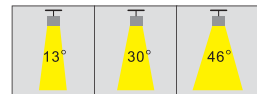

■ 5000K/1700lm CRI70

Remote Driver: AC100-240V 50/60Hz

Driver performance: Non-dimmable/dimmable

Dimmer: Triac/0-10V/Dali

Beam angle

Color selection