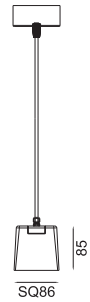

LED PENDANT LAMP SERIES

FS4027C-20

Max.20W

Operating Temp. : -30°C + 40°C

4×5W SMD chip (DC500mA)

■ 2700K/1200lm CRI90

■ 3000K/1320lm CRI90

■ 4000K/1500lm CRI80