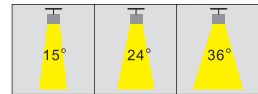

Driver performance: Non-dimmable/dimmable

Dimmer: Triac/0-10V/Dali

Selected color

Beam angle

Color selection