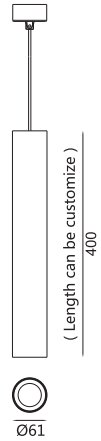

LED PENDANT LAMP SERIES

FS3036-15

Max. 15W

Operating Temp. : -30°C + 40°C

13.5W COB chip (DC350mA)

- 2700K/990lm CRI90
- 3000K/1110lm CRI90
- 4000K/1255lm CRI80
- 5000K/1390lm CRI70

Remote Driver: AC100-240V 50/60Hz

Driver performance: Non-dimmable/dimmable

Dimmer: Triac/0-10V/Dali

Selected color

Beam angle

Color selection