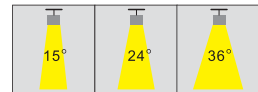

Driver performance: Non-dimmable/dimmable

Dimmer: Triac

Selected color

Beam angle

Color selection