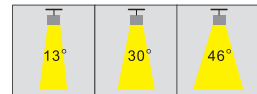

LED PENDANT LAMP SERIES

FS3035-05

Max.5W

Operating Temp. : -30°C + 40°C

4.5W SMD chip (DC500mA)

- 2700K/300lm CRI90
- 3000K/330lm CRI90
- 4000K/375lm CRI80
- 5000K/425lm CRI70

Remote Driver: AC100-240V 50/60Hz

Driver performance: Non-dimmable/dimmable

Dimmer: Triac

Beam angle

Color selection