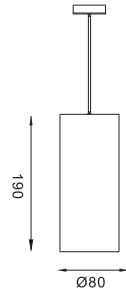

LED PENDANT LAMP SERIES

FS3025-18

Max. 18W

Operating Temp. : -30°C + 40°C

16W COB chip (DC450mA)

- 2700K/1242lm CRI90
- 3000K/1260lm CRI90
- 4000K/1422lm CRI80
- 5000K/1530lm CRI70

Remote Driver: AC100-240V 50/60Hz