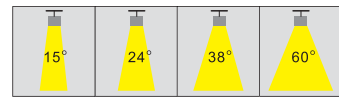

Beam angle

Color selection