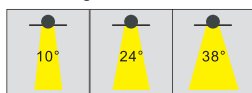

FS6013-50W

Max. 50W

Operating Temp. : -30°C + 40°C

45W COB chip (DC1200mA)

■ 2700K/3250lm CRI90

■ 3000K/3800lm CRI90

■ 4000K/4250lm CRI80

■ 5000K/4600lm CRI70

Remote Driver: AC100-240V 50/60Hz

Driver performance: Non-dimmable/dimmable

Dimmer: 0-10V/Triac/Dali

Beam angle

Color selection

FS6200-30

Max. 30W

Operating Temp. : -30°C + 40°C

27W COB chip (DC700mA)/FS6010-30

■ 2700K/2106lm CRI90

■ 3000K/2280lm CRI90

■ 4000K/2640lm CRI80

■ 5000K/2880lm CRI70

Remote Driver: AC100-240V 50/60Hz

Driver performance: Non-dimmable/dimmable

Dimmer: DALI/0~10v/Triac