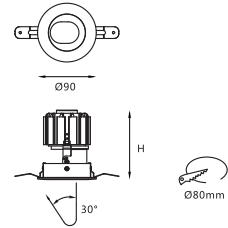

LED HOTEL DOWN LIGHT SERIES

型号/Model	功率/P	高度/H
FS6004-09	Max.9W	104
FS6004-15	Max.15W	116

Operating Temp. : -30°C + 40°C

7.5W / 13.5W COB chip (DC200mA / DC350mA)

- 2700K/639lm 1065lm CRI90
- 3000K/702lm 1170lm CRI90
- 4000K/792lm 1320lm CRI80
- 5000K/882lm 1425lm CRI70