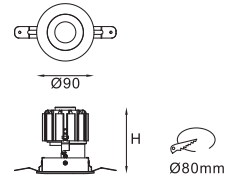

## LED HOTEL DOWN LIGHT SERIES

型号/Model	功率/P	高度/H
FS6003-09	Max.9W	104
FS6003-15	Max.15W	116

Operating Temp. : -30°C + 40°C

7.5W / 13.5W COB chip (DC200mA / DC350mA)

- 2700K/639lm 1065lm CRI90
- 3000K/702lm 1170lm CRI90
- 4000K/792lm 1320lm CRI80
- 5000K/882lm 1425lm CRI70