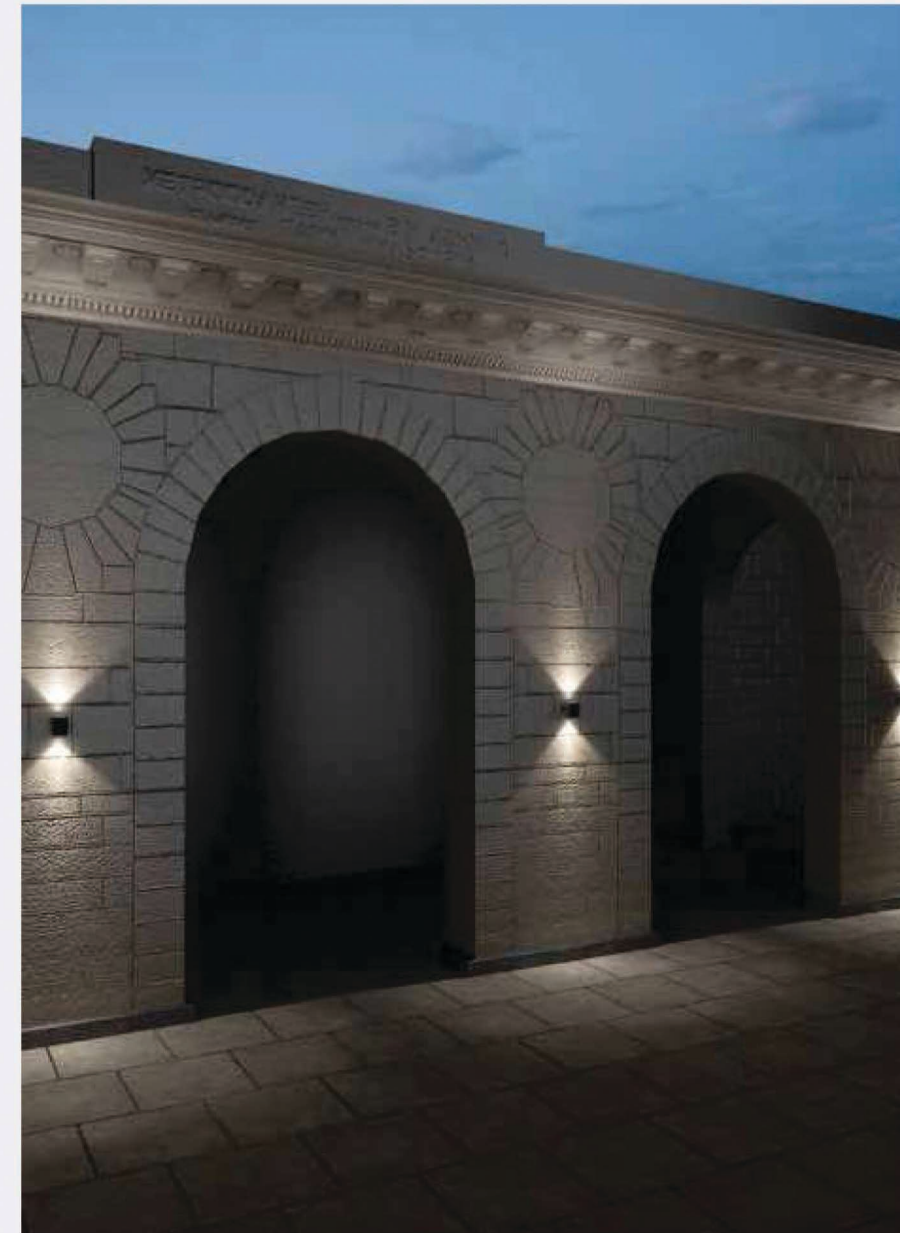

PHOTOMETRIC CURVES