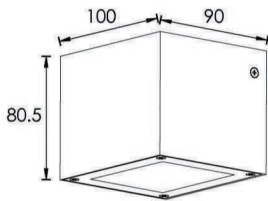

Wall Mounting Landscape Light

Single Side

LED COLOUR TEMPERATURE

3000K · 6000K

OUTER DIMENSIONS & ACCESSORIES

Unit:mm

OPTICS

R5

18°

R0118C044XL

25°

R0125C044XL

40°

R0140C044XL

MATERIAL SPECIFICATIONS

- HOUSING** | 12# Die-casting dark grey powder coated aluminum
T=60-80µm. Adhesion of ISO class 1/ASTM class 4B
- LIGHT WINDOW** | PC T=6mm
- GASKET** | Tooling shaped seal
- DRIVER** | 1 Main voltage 100V-240V driver inside builded
- OPERATING TEMPERATURE** | -20°C~40°C
- POWER CABLE** | H05RN-F 2×1.0mm2 L=0.3m (low voltage)
H05RN-F 3×1.0mm2 L=0.3m (high voltage)

PHOTOMETRIC CURVES

Distance (m)	Center beam LUX	Beam width (m)
2m	324.84 LUX	1.0m 1.0m
4m	81.21 LUX	1.9m 1.9m
6m	36.09 LUX	2.9m 2.9m
8m	20.30 LUX	3.8m 3.8m
10m	12.29 LUX	4.8m 4.8m
12m	9.02 LUX	5.8m 5.7m