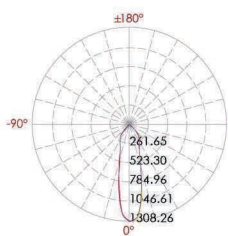

HOUSING COLOR OPTION

Sanded Brown
RAL 8019

Sanded Black
RAL 9005

Sanded White
RAL 9003

TECHNICAL DATA

ITEM	LIGHT SOURCE	LENS	LENS DEGREE(°)Ø1/2	INPUT VOLTAGE(V)	OPERATING CURRENT(MA)	CONSUMPTION(W)	LUMINANCE(LM)	IK
R7AF0126	1×6W COB	R5	25°	24V DC 120/240	24V = 270 120V = 65 240V = 37	24V = 6.5 120V = 7.7 240V = 7.8	Cool White = 745 Warm White = 651	06

PHOTOMETRIC CURVES

Distance (m)	Center beam LUX	Beam width (m)
2m	324.84 LUX	1.0m 1.0m
4m	81.21 LUX	1.9m 1.9m
6m	36.09 LUX	2.9m 2.9m
8m	20.30 LUX	3.8m 3.8m
10m	12.29 LUX	4.8m 4.8m
12m	9.02 LUX	5.8m 5.7m