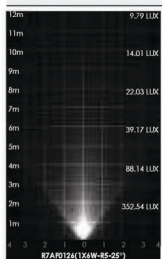

Wall Mounting Landscape Light

Single Side

LED COLOUR TEMPERATURE

3000K · 6000K

OUTER DIMENSIONS & ACCESSORIES

Unit:mm

OPTICS

R5

HOUSING COLOR OPTION

Sanded Brown
RAL 8019

Sanded Black
RAL 9005

Sanded White
RAL 9003

TECHNICAL DATA

ITEM	LIGHT SOURCE	LENS	LENS DEGREE(°)Ø1/2	INPUT VOLTAGE(V)	OPERATING CURRENT(MA)	CONSUMPTION(W)	LUMINANCE(LM)	IK
R7AF0126	1×6W COB	R5	25°	24V DC 120/240	24V = 270 120V = 65 240V = 37	24V = 6.5 120V = 7.7 240V = 7.8	Cool White = 745 Warm White = 651	06

PHOTOMETRIC CURVES

Distance (m)	Center beam LUX	Beam width (m)
2m	324.84 LUX	1.0m 1.0m
4m	81.21 LUX	1.9m 1.9m
6m	36.09 LUX	2.9m 2.9m
8m	20.30 LUX	3.8m 3.8m
10m	12.29 LUX	4.8m 4.8m
12m	9.02 LUX	5.8m 5.7m