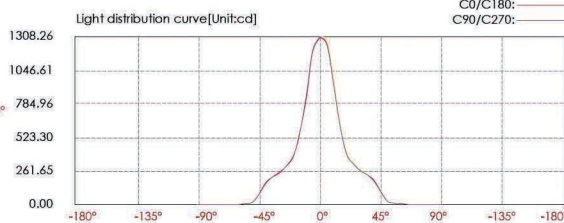

Wall Mounting Landscape Light

Single Side

LED COLOUR TEMPERATURE

3000K · 6000K

OUTER DIMENSIONS & ACCESSORIES

Unit:mm

OPTICS

R5

HOUSING COLOR OPTION

Sanded Brown
RAL 8019

Sanded Black
RAL 9005

Sanded White
RAL 9003

TECHNICAL DATA

ITEM	LIGHT SOURCE	LENS	LENS DEGREE(°)Ø1/2	INPUT VOLTAGE(V)	OPERATING CURRENT(MA)	CONSUMPTION(W)	LUMINANCE(LM)	IK
R7AF0126	1×6W COB	R5	25°	24V DC 120/240	24V = 270 120V = 65 240V = 37	24V = 6.5 120V = 7.7 240V = 7.8	Cool White = 745 Warm White = 651	06

PHOTOMETRIC CURVES

Distance (m)	Center beam LUX	Beam width (m)
2m	324.84 LUX	1.0m 1.0m
4m	81.21 LUX	1.9m 1.9m
6m	36.09 LUX	2.9m 2.9m
8m	20.30 LUX	3.8m 3.8m
10m	12.29 LUX	4.8m 4.8m
12m	9.02 LUX	5.8m 5.7m