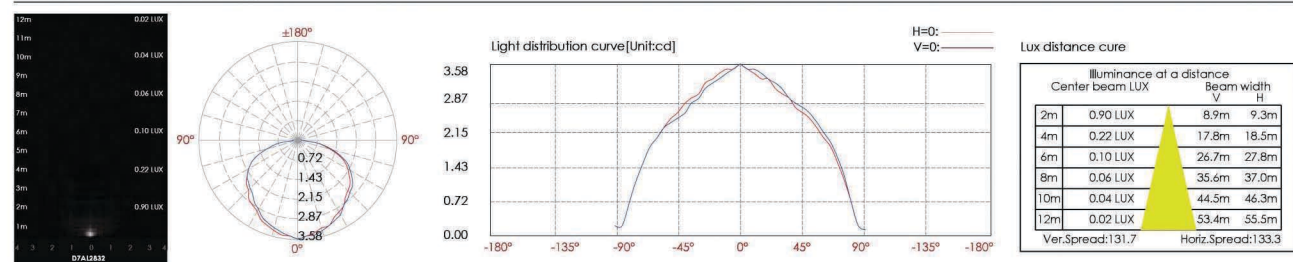

Wall Mounting Landscape Light

LED COLOUR TEMPERATURE

2000K · 3000K · 6000K

OPTICS

N/A

OUTER DIMENSIONS & ACCESSORIES

Unit:mm

MATERIAL SPECIFICATIONS

- HOUSING** | 12# Die-casting dark grey powder coated aluminum
T=60-80µm.Adhesion of ISO class 1/ASTM class 4B
- LIGHT WINDOW** | PC T=6mm
- GASKET** | Tooling shaped seal
- DRIVER** | Constant Voltage Input,Constant Current Output
- OPERATING TEMPERATURE** | -20°C~40°C
- POWER CABLE** | H05RN-F 3×1.0mm² L=0.3m(high voltage)

TECHNICAL DATA

ITEM	LIGHT SOURCE	LENS DEGREE(°)Ø1/2	INPUT VOLTAGE(V)	OPERATING CURRENT(MA)	CONSUMPTION(W)	LUMINANCE(LM)
D7AL2832	28×0.1W NICHIA	130	240	14	3	12

PHOTOMETRIC CURVES

Surface mounted by 141# sleeve