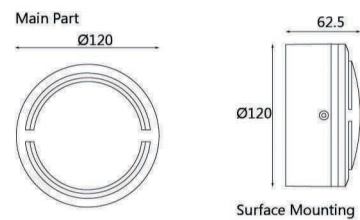

Wall Mounting Landscape Light

LED COLOUR TEMPERATURE

2000K · 3000K · 6000K

OPTICS

N/A

OUTER DIMENSIONS & ACCESSORIES

Unit:mm

MATERIAL SPECIFICATIONS

- HOUSING** | 12# Die-casting dark grey powder coated aluminum
T=60-80µm.Adhesion of ISO class 1/ASTM class 4B
- LIGHT WINDOW** | PC T=6mm
- GASKET** | Tooling shaped seal
- DRIVER** | Constant Voltage Input,Constant Current Output
- OPERATING TEMPERATURE** | -20°C~40°C
- POWER CABLE** | H05RN-F 3×1.0mm² L=0.3m(high voltage)

TECHNICAL DATA

ITEM	LIGHT SOURCE	LENS DEGREE(°)Ø1/2	INPUT VOLTAGE(V)	OPERATING CURRENT(MA)	CONSUMPTION(W)	LUMINANCE(LM)
D7AL2832	28×0.1W NICHIA	130	240	14	3	12

PHOTOMETRIC CURVES

Surface mounted by 141# sleeve