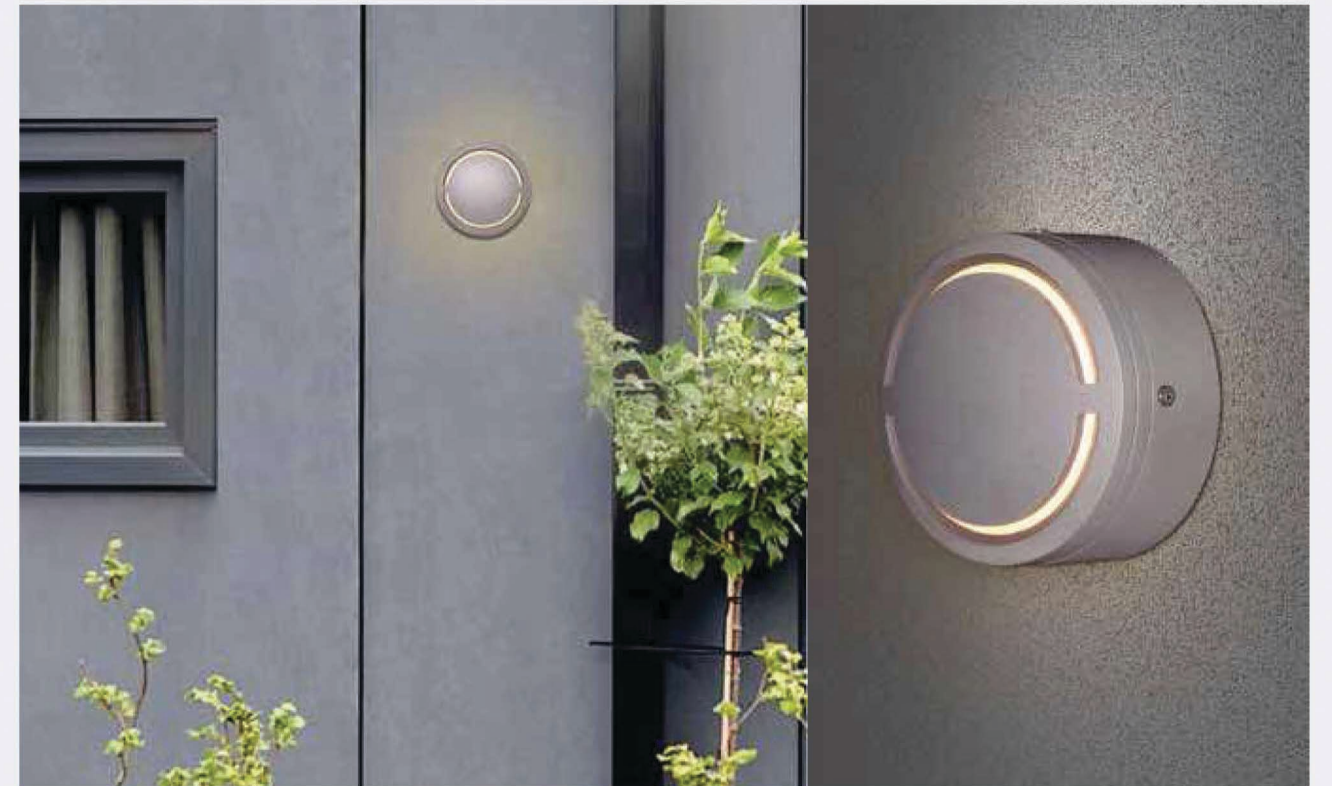

PHOTOMETRIC CURVES

Surface mounted by 141# sleeve

HOUSING COLOR OPTION

Basic

Dark Grey
KAP 7037

Secondary

Silver Resistant Paint
RAL 9006

Sanded Black
RAL9005