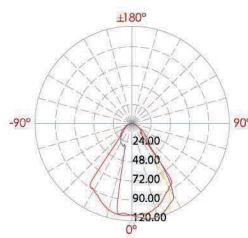

## OUTER DIMENSIONS & ACCESSORIES

Unit:mm

## PHOTOMETRIC CURVES

Ver.Spread:49.5 Horiz.Spread:73.8

Illuminance at a distance			
Center beam LUX	Beam width V	H	
2m 28.35 LUX	1.8m	3.0m	
4m 7.09 LUX	3.7m	6.0m	
6m 3.15 LUX	5.5m	9.0m	
8m 1.77 LUX	7.4m	12.0m	
10m 1.13 LUX	9.2m	15.0m	
12m 0.79 LUX	11.1m	18.0m	