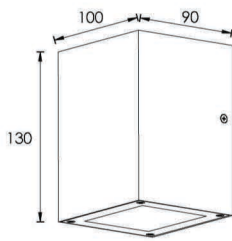

## OUTER DIMENSIONS & ACCESSORIES

Unit:mm

## PHOTOMETRIC CURVES

Ver.Spread:49.5 Horiz.Spread:73.8

Illuminance at a distance			
Center beam LUX	Beam width V	H	
2m 28.35 LUX	1.8m	3.0m	
4m 7.09 LUX	3.7m	6.0m	
6m 3.15 LUX	5.5m	9.0m	
8m 1.77 LUX	7.4m	12.0m	
10m 1.13 LUX	9.2m	15.0m	
12m 0.79 LUX	11.1m	18.0m	