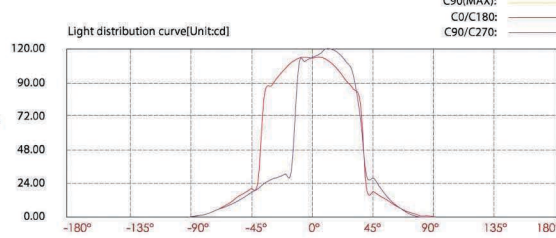

## PHOTOMETRIC CURVES

Ver.Spread:49.5 Horiz.Spread:73.8

Illuminance at a distance			
Center beam LUX	Beam width V	H	
2m 28.35 LUX	1.8m	3.0m	
4m 7.09 LUX	3.7m	6.0m	
6m 3.15 LUX	5.5m	9.0m	
8m 1.77 LUX	7.4m	12.0m	
10m 1.13 LUX	9.2m	15.0m	
12m 0.79 LUX	11.1m	18.0m	