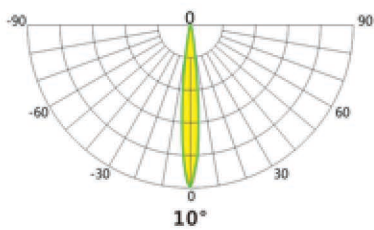

EST-JRF4-M-H

Product Dimension

Product Specification

Product name	EST-JRF4-M-60H	EST-JRF4-M-40H
LED Quantity	16pcs	16pcs
Rated Power	56W	38W
Input Voltage	AC100-277V 50/60Hz	AC100-277V 50/60Hz
Control Mode	ON-OFF	ON-OFF
Power Factor	> 0.9	> 0.9
Light Color	4000K	4000K
Luminous Flux	3700 lm	2686 lm
Color Rendering Index	> 80	> 80
Beam Angle	10°/15°/25°/30°/50°/10×35°	10°/15°/25°/30°/50°/10×35°
Temperature of Working Condition	-35-50°C	-35-50°C
Humidity of Working Condition	10-90%	10-90%
LED Lifetime	> 70000h	> 70000h
Protection Grade	IP66 IK08	IP66 IK08
Net Weight	3.1kg	3.1kg
Gross Weight	3.5kg	3.5kg
Packing Size	462×410×267mm	462×410×267mm

EST-JRF4-M-H

Product Dimension

Product Specification

Product name	EST-JRF4-M-30H	EST-JRF4-M-20H
LED Quantity	16pcs	16pcs
Rated Power	27W	18W
Input Voltage	AC100-277V 50/60Hz	AC100-277V 50/60Hz
Control Mode	ON-OFF	ON-OFF
Power Factor	> 0.9	> 0.9
Light Color	4000K	4000K
Luminous Flux	2128 lm	1520 lm
Color Rendering Index	> 80	> 80
Beam Angle	10°/15°/25°/30°/50°/10×35°	10°/15°/25°/30°/50°/10×35°
Temperature of Working Condition	-35-50°C	-35-50°C
Humidity of Working Condition	10-90%	10-90%
LED Lifetime	> 70000h	> 70000h
Protection Grade	IP66 IK08	IP66 IK08
Net Weight	3.1kg	3.1kg
Gross Weight	3.5kg	3.5kg
Packing Size	462×410×267mm	462×410×267mm