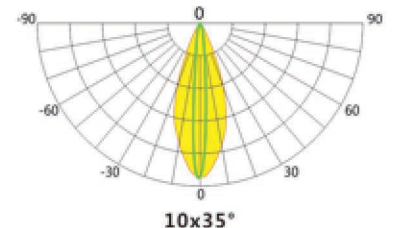

EST-JRF4-M-H

Product Dimension

Product Specification

Product name	EST-JRF4-M-60H	EST-JRF4-M-40H
LED Quantity	16pcs	16pcs
Rated Power	56W	38W
Input Voltage	AC100-277V 50/60Hz	AC100-277V 50/60Hz
Control Mode	ON-OFF	ON-OFF
Power Factor	> 0.9	> 0.9
Light Color	4000K	4000K
Luminous Flux	3700 lm	2686 lm
Color Rendering Index	> 80	> 80
Beam Angle	10°/15°/25°/30°/50°/10×35°	10°/15°/25°/30°/50°/10×35°
Temperature of Working Condition	-35-50°C	-35-50°C
Humidity of Working Condition	10-90%	10-90%
LED Lifetime	> 70000h	> 70000h
Protection Grade	IP66 IK08	IP66 IK08
Net Weight	3.1kg	3.1kg
Gross Weight	3.5kg	3.5kg
Packing Size	462×410×267mm	462×410×267mm

EST-JRF4-M-H

Product Dimension

Product Specification

Product name	EST-JRF4-M-30H	EST-JRF4-M-20H
LED Quantity	16pcs	16pcs
Rated Power	27W	18W
Input Voltage	AC100-277V 50/60Hz	AC100-277V 50/60Hz
Control Mode	ON-OFF	ON-OFF
Power Factor	> 0.9	> 0.9
Light Color	4000K	4000K
Luminous Flux	2128 lm	1520 lm
Color Rendering Index	> 80	> 80
Beam Angle	10°/15°/25°/30°/50°/10×35°	10°/15°/25°/30°/50°/10×35°
Temperature of Working Condition	-35-50°C	-35-50°C
Humidity of Working Condition	10-90%	10-90%
LED Lifetime	> 70000h	> 70000h
Protection Grade	IP66 IK08	IP66 IK08
Net Weight	3.1kg	3.1kg
Gross Weight	3.5kg	3.5kg
Packing Size	462×410×267mm	462×410×267mm