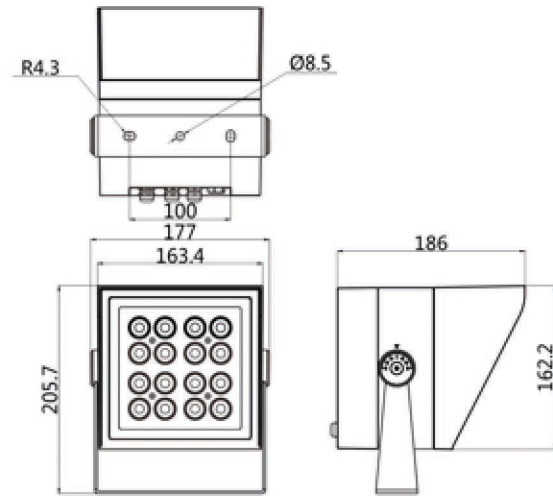

EST-JRF4-M-H

Product Dimension

Product Specification

Product name	EST-JRF4-M-60H	EST-JRF4-M-40H
LED Quantity	16pcs	16pcs
Rated Power	56W	38W
Input Voltage	AC100-277V 50/60Hz	AC100-277V 50/60Hz
Control Mode	ON-OFF	ON-OFF
Power Factor	> 0.9	> 0.9
Light Color	4000K	4000K
Luminous Flux	3700 lm	2686 lm
Color Rendering Index	> 80	> 80
Beam Angle	10°/15°/25°/30°/50°/10×35°	10°/15°/25°/30°/50°/10×35°
Temperature of Working Condition	-35-50°C	-35-50°C
Humidity of Working Condition	10-90%	10-90%
LED Lifetime	> 70000h	> 70000h
Protection Grade	IP66 IK08	IP66 IK08
Net Weight	3.1kg	3.1kg
Gross Weight	3.5kg	3.5kg
Packing Size	462×410×267mm	462×410×267mm

EST-JRF4-M-H

Product Dimension

Product Specification

Product name	EST-JRF4-M-30H	EST-JRF4-M-20H
LED Quantity	16pcs	16pcs
Rated Power	27W	18W
Input Voltage	AC100-277V 50/60Hz	AC100-277V 50/60Hz
Control Mode	ON-OFF	ON-OFF
Power Factor	> 0.9	> 0.9
Light Color	4000K	4000K
Luminous Flux	2128 lm	1520 lm
Color Rendering Index	> 80	> 80
Beam Angle	10°/15°/25°/30°/50°/10×35°	10°/15°/25°/30°/50°/10×35°
Temperature of Working Condition	-35-50°C	-35-50°C
Humidity of Working Condition	10-90%	10-90%
LED Lifetime	> 70000h	> 70000h
Protection Grade	IP66 IK08	IP66 IK08
Net Weight	3.1kg	3.1kg
Gross Weight	3.5kg	3.5kg
Packing Size	462×410×267mm	462×410×267mm