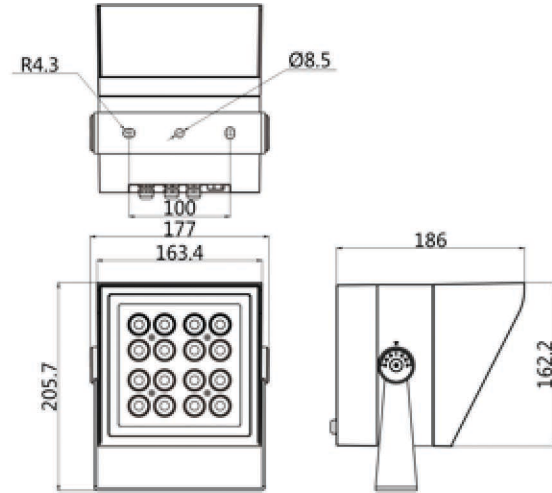

EST-JRF4-M-H

Product Dimension

Product Specification

Product name	EST-JRF4-M-30H	EST-JRF4-M-20H
LED Quantity	16pcs	16pcs
Rated Power	27W	18W
Input Voltage	AC100-277V 50/60Hz	AC100-277V 50/60Hz
Control Mode	ON-OFF	ON-OFF
Power Factor	> 0.9	> 0.9
Light Color	4000K	4000K
Luminous Flux	2128 lm	1520 lm
Color Rendering Index	> 80	> 80
Beam Angle	10°/15°/25°/30°/50°/10×35°	10°/15°/25°/30°/50°/10×35°
Temperature of Working Condition	-35-50°C	-35-50°C
Humidity of Working Condition	10-90%	10-90%
LED Lifetime	> 70000h	> 70000h
Protection Grade	IP66 IK08	IP66 IK08
Net Weight	3.1kg	3.1kg
Gross Weight	3.5kg	3.5kg
Packing Size	462×410×267mm	462×410×267mm

EST-JRF4-M-H

Product Dimension

Product Specification

Product name	EST-JRF4-M-40H-C	EST-JRF4-M-30H-C	EST-JRF4-M-20H-C
LED Quantity	16pcs	16pcs	16pcs
Rated Power	40W	30W	20W
Input Voltage	AC100-277V 50/60Hz	AC100-277V 50/60Hz	AC100-277V 50/60Hz
Control Mode	DMX512	DMX512	DMX512
Power Factor	> 0.9	> 0.9	> 0.9
Light Color	RGBW	RGBW	RGBW
Luminous Flux	1530 lm	1247 lm	902 lm
Color Rendering Index	W > 80	W > 80	W > 80
Beam Angle	10°/15°/25°/30°/50°/10×35°	10°/15°/25°/30°/50°/10×35°	10°/15°/25°/30°/50°/10×35°
Temperature of Working Condition	-35-50°C	-35-50°C	-35-50°C
Humidity of Working Condition	10-90%	10-90%	10-90%
LED Lifetime	> 70000h	> 70000h	> 70000h
Protection Grade	IP66 IK08	IP66 IK08	IP66 IK08
Net Weight	3.2kg	3.2kg	3.2kg
Gross Weight	3.6kg	3.6kg	3.6kg
Packing Size	462×410×267mm	462×410×267mm	462×410×267mm