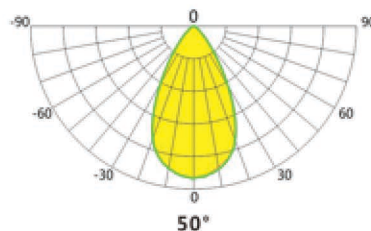

EST-JRF4-M-H

Product Dimension

Product Specification

Product name	EST-JRF4-M-60H	EST-JRF4-M-40H
LED Quantity	16pcs	16pcs
Rated Power	56W	38W
Input Voltage	AC100-277V 50/60Hz	AC100-277V 50/60Hz
Control Mode	ON-OFF	ON-OFF
Power Factor	> 0.9	> 0.9
Light Color	4000K	4000K
Luminous Flux	3700 lm	2686 lm
Color Rendering Index	> 80	> 80
Beam Angle	10°/15°/25°/30°/50°/10×35°	10°/15°/25°/30°/50°/10×35°
Temperature of Working Condition	-35-50°C	-35-50°C
Humidity of Working Condition	10-90%	10-90%
LED Lifetime	> 70000h	> 70000h
Protection Grade	IP66 IK08	IP66 IK08
Net Weight	3.1kg	3.1kg
Gross Weight	3.5kg	3.5kg
Packing Size	462×410×267mm	462×410×267mm

EST-JRF4-M-H

Product Dimension

Product Specification

Product name	EST-JRF4-M-30H	EST-JRF4-M-20H
LED Quantity	16pcs	16pcs
Rated Power	27W	18W
Input Voltage	AC100-277V 50/60Hz	AC100-277V 50/60Hz
Control Mode	ON-OFF	ON-OFF
Power Factor	> 0.9	> 0.9
Light Color	4000K	4000K
Luminous Flux	2128 lm	1520 lm
Color Rendering Index	> 80	> 80
Beam Angle	10°/15°/25°/30°/50°/10×35°	10°/15°/25°/30°/50°/10×35°
Temperature of Working Condition	-35-50°C	-35-50°C
Humidity of Working Condition	10-90%	10-90%
LED Lifetime	> 70000h	> 70000h
Protection Grade	IP66 IK08	IP66 IK08
Net Weight	3.1kg	3.1kg
Gross Weight	3.5kg	3.5kg
Packing Size	462×410×267mm	462×410×267mm