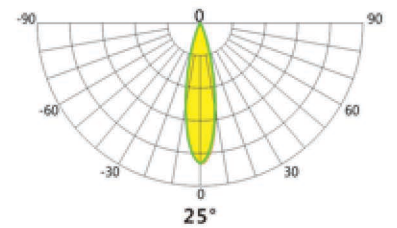

EST-JRF4-M-H

Product Dimension

Product Specification

Product name	EST-JRF4-M-60H	EST-JRF4-M-40H
LED Quantity	16pcs	16pcs
Rated Power	56W	38W
Input Voltage	AC100-277V 50/60Hz	AC100-277V 50/60Hz
Control Mode	ON-OFF	ON-OFF
Power Factor	> 0.9	> 0.9
Light Color	4000K	4000K
Luminous Flux	3700 lm	2686 lm
Color Rendering Index	> 80	> 80
Beam Angle	10°/15°/25°/30°/50°/10×35°	10°/15°/25°/30°/50°/10×35°
Temperature of Working Condition	-35-50°C	-35-50°C
Humidity of Working Condition	10-90%	10-90%
LED Lifetime	> 70000h	> 70000h
Protection Grade	IP66 IK08	IP66 IK08
Net Weight	3.1kg	3.1kg
Gross Weight	3.5kg	3.5kg
Packing Size	462×410×267mm	462×410×267mm

EST-JRF4-M-H

Product Dimension

Product Specification

Product name	EST-JRF4-M-30H	EST-JRF4-M-20H
LED Quantity	16pcs	16pcs
Rated Power	27W	18W
Input Voltage	AC100-277V 50/60Hz	AC100-277V 50/60Hz
Control Mode	ON-OFF	ON-OFF
Power Factor	> 0.9	> 0.9
Light Color	4000K	4000K
Luminous Flux	2128 lm	1520 lm
Color Rendering Index	> 80	> 80
Beam Angle	10°/15°/25°/30°/50°/10×35°	10°/15°/25°/30°/50°/10×35°
Temperature of Working Condition	-35-50°C	-35-50°C
Humidity of Working Condition	10-90%	10-90%
LED Lifetime	> 70000h	> 70000h
Protection Grade	IP66 IK08	IP66 IK08
Net Weight	3.1kg	3.1kg
Gross Weight	3.5kg	3.5kg
Packing Size	462×410×267mm	462×410×267mm