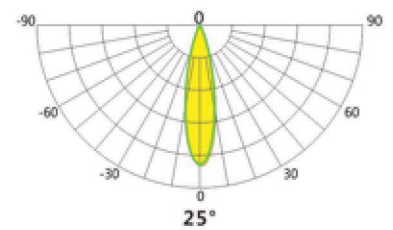

EST-JRF4-M-H

Product Dimension

Product Specification

Product name	EST-JRF4-M-60H	EST-JRF4-M-40H
LED Quantity	16pcs	16pcs
Rated Power	56W	38W
Input Voltage	AC100-277V 50/60Hz	AC100-277V 50/60Hz
Control Mode	ON-OFF	ON-OFF
Power Factor	> 0.9	> 0.9
Light Color	4000K	4000K
Luminous Flux	3700 lm	2686 lm
Color Rendering Index	> 80	> 80
Beam Angle	10°/15°/25°/30°/50°/10×35°	10°/15°/25°/30°/50°/10×35°
Temperature of Working Condition	-35-50°C	-35-50°C
Humidity of Working Condition	10-90%	10-90%
LED Lifetime	> 70000h	> 70000h
Protection Grade	IP66 IK08	IP66 IK08
Net Weight	3.1kg	3.1kg
Gross Weight	3.5kg	3.5kg
Packing Size	462×410×267mm	462×410×267mm

EST-JRF4-M-H

Product Dimension

Product Specification

Product name	EST-JRF4-M-30H	EST-JRF4-M-20H
LED Quantity	16pcs	16pcs
Rated Power	27W	18W
Input Voltage	AC100-277V 50/60Hz	AC100-277V 50/60Hz
Control Mode	ON-OFF	ON-OFF
Power Factor	> 0.9	> 0.9
Light Color	4000K	4000K
Luminous Flux	2128 lm	1520 lm
Color Rendering Index	> 80	> 80
Beam Angle	10°/15°/25°/30°/50°/10×35°	10°/15°/25°/30°/50°/10×35°
Temperature of Working Condition	-35-50°C	-35-50°C
Humidity of Working Condition	10-90%	10-90%
LED Lifetime	> 70000h	> 70000h
Protection Grade	IP66 IK08	IP66 IK08
Net Weight	3.1kg	3.1kg
Gross Weight	3.5kg	3.5kg
Packing Size	462×410×267mm	462×410×267mm