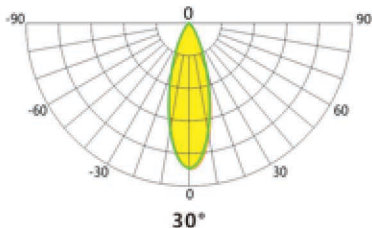

EST-JRF4-M-H

Product Dimension

Product Specification

Product name	EST-JRF4-M-60H	EST-JRF4-M-40H
LED Quantity	16pcs	16pcs
Rated Power	56W	38W
Input Voltage	AC100-277V 50/60Hz	AC100-277V 50/60Hz
Control Mode	ON-OFF	ON-OFF
Power Factor	> 0.9	> 0.9
Light Color	4000K	4000K
Luminous Flux	3700 lm	2686 lm
Color Rendering Index	> 80	> 80
Beam Angle	10°/15°/25°/30°/50°/10×35°	10°/15°/25°/30°/50°/10×35°
Temperature of Working Condition	-35-50°C	-35-50°C
Humidity of Working Condition	10-90%	10-90%
LED Lifetime	> 70000h	> 70000h
Protection Grade	IP66 IK08	IP66 IK08
Net Weight	3.1kg	3.1kg
Gross Weight	3.5kg	3.5kg
Packing Size	462×410×267mm	462×410×267mm

EST-JRF4-M-H

Product Dimension

Product Specification

Product name	EST-JRF4-M-30H	EST-JRF4-M-20H
LED Quantity	16pcs	16pcs
Rated Power	27W	18W
Input Voltage	AC100-277V 50/60Hz	AC100-277V 50/60Hz
Control Mode	ON-OFF	ON-OFF
Power Factor	> 0.9	> 0.9
Light Color	4000K	4000K
Luminous Flux	2128 lm	1520 lm
Color Rendering Index	> 80	> 80
Beam Angle	10°/15°/25°/30°/50°/10×35°	10°/15°/25°/30°/50°/10×35°
Temperature of Working Condition	-35-50°C	-35-50°C
Humidity of Working Condition	10-90%	10-90%
LED Lifetime	> 70000h	> 70000h
Protection Grade	IP66 IK08	IP66 IK08
Net Weight	3.1kg	3.1kg
Gross Weight	3.5kg	3.5kg
Packing Size	462×410×267mm	462×410×267mm