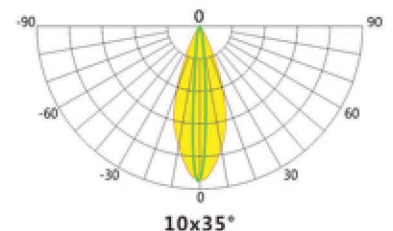

EST-JRF4-M-H

Product Dimension

Product Specification

Product name	EST-JRF4-M-60H	EST-JRF4-M-40H
LED Quantity	16pcs	16pcs
Rated Power	56W	38W
Input Voltage	AC100-277V 50/60Hz	AC100-277V 50/60Hz
Control Mode	ON-OFF	ON-OFF
Power Factor	> 0.9	> 0.9
Light Color	4000K	4000K
Luminous Flux	3700 lm	2686 lm
Color Rendering Index	> 80	> 80
Beam Angle	10°/15°/25°/30°/50°/10×35°	10°/15°/25°/30°/50°/10×35°
Temperature of Working Condition	-35-50°C	-35-50°C
Humidity of Working Condition	10-90%	10-90%
LED Lifetime	> 70000h	> 70000h
Protection Grade	IP66 IK08	IP66 IK08
Net Weight	3.1kg	3.1kg
Gross Weight	3.5kg	3.5kg
Packing Size	462×410×267mm	462×410×267mm

EST-JRF4-M-H

Product Dimension

Product Specification

Product name	EST-JRF4-M-30H	EST-JRF4-M-20H
LED Quantity	16pcs	16pcs
Rated Power	27W	18W
Input Voltage	AC100-277V 50/60Hz	AC100-277V 50/60Hz
Control Mode	ON-OFF	ON-OFF
Power Factor	> 0.9	> 0.9
Light Color	4000K	4000K
Luminous Flux	2128 lm	1520 lm
Color Rendering Index	> 80	> 80
Beam Angle	10°/15°/25°/30°/50°/10×35°	10°/15°/25°/30°/50°/10×35°
Temperature of Working Condition	-35-50°C	-35-50°C
Humidity of Working Condition	10-90%	10-90%
LED Lifetime	> 70000h	> 70000h
Protection Grade	IP66 IK08	IP66 IK08
Net Weight	3.1kg	3.1kg
Gross Weight	3.5kg	3.5kg
Packing Size	462×410×267mm	462×410×267mm