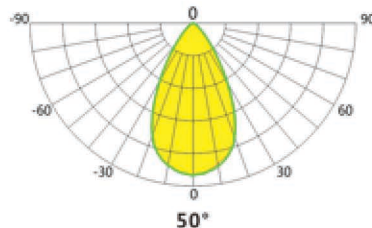

EST-JRF4-M-H

Product Dimension

Product Specification

Product name	EST-JRF4-M-60H	EST-JRF4-M-40H
LED Quantity	16pcs	16pcs
Rated Power	56W	38W
Input Voltage	AC100-277V 50/60Hz	AC100-277V 50/60Hz
Control Mode	ON-OFF	ON-OFF
Power Factor	> 0.9	> 0.9
Light Color	4000K	4000K
Luminous Flux	3700 lm	2686 lm
Color Rendering Index	> 80	> 80
Beam Angle	10°/15°/25°/30°/50°/10×35°	10°/15°/25°/30°/50°/10×35°
Temperature of Working Condition	-35-50°C	-35-50°C
Humidity of Working Condition	10-90%	10-90%
LED Lifetime	> 70000h	> 70000h
Protection Grade	IP66 IK08	IP66 IK08
Net Weight	3.1kg	3.1kg
Gross Weight	3.5kg	3.5kg
Packing Size	462×410×267mm	462×410×267mm

EST-JRF4-M-H

Product Dimension

Product Specification

Product name	EST-JRF4-M-30H	EST-JRF4-M-20H
LED Quantity	16pcs	16pcs
Rated Power	27W	18W
Input Voltage	AC100-277V 50/60Hz	AC100-277V 50/60Hz
Control Mode	ON-OFF	ON-OFF
Power Factor	> 0.9	> 0.9
Light Color	4000K	4000K
Luminous Flux	2128 lm	1520 lm
Color Rendering Index	> 80	> 80
Beam Angle	10°/15°/25°/30°/50°/10×35°	10°/15°/25°/30°/50°/10×35°
Temperature of Working Condition	-35-50°C	-35-50°C
Humidity of Working Condition	10-90%	10-90%
LED Lifetime	> 70000h	> 70000h
Protection Grade	IP66 IK08	IP66 IK08
Net Weight	3.1kg	3.1kg
Gross Weight	3.5kg	3.5kg
Packing Size	462×410×267mm	462×410×267mm