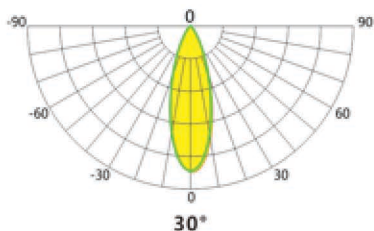

EST-JRF4-M-H

Product Dimension

Product Specification

Product name	EST-JRF4-M-60H	EST-JRF4-M-40H
LED Quantity	16pcs	16pcs
Rated Power	56W	38W
Input Voltage	AC100-277V 50/60Hz	AC100-277V 50/60Hz
Control Mode	ON-OFF	ON-OFF
Power Factor	> 0.9	> 0.9
Light Color	4000K	4000K
Luminous Flux	3700 lm	2686 lm
Color Rendering Index	> 80	> 80
Beam Angle	10°/15°/25°/30°/50°/10×35°	10°/15°/25°/30°/50°/10×35°
Temperature of Working Condition	-35-50°C	-35-50°C
Humidity of Working Condition	10-90%	10-90%
LED Lifetime	> 70000h	> 70000h
Protection Grade	IP66 IK08	IP66 IK08
Net Weight	3.1kg	3.1kg
Gross Weight	3.5kg	3.5kg
Packing Size	462×410×267mm	462×410×267mm

EST-JRF4-M-H

Product Dimension

Product Specification

Product name	EST-JRF4-M-30H	EST-JRF4-M-20H
LED Quantity	16pcs	16pcs
Rated Power	27W	18W
Input Voltage	AC100-277V 50/60Hz	AC100-277V 50/60Hz
Control Mode	ON-OFF	ON-OFF
Power Factor	> 0.9	> 0.9
Light Color	4000K	4000K
Luminous Flux	2128 lm	1520 lm
Color Rendering Index	> 80	> 80
Beam Angle	10°/15°/25°/30°/50°/10×35°	10°/15°/25°/30°/50°/10×35°
Temperature of Working Condition	-35-50°C	-35-50°C
Humidity of Working Condition	10-90%	10-90%
LED Lifetime	> 70000h	> 70000h
Protection Grade	IP66 IK08	IP66 IK08
Net Weight	3.1kg	3.1kg
Gross Weight	3.5kg	3.5kg
Packing Size	462×410×267mm	462×410×267mm