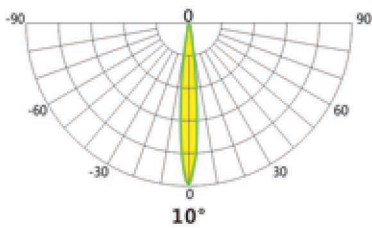

EST-JRF4-M-H

Product Dimension

Product Specification

Product name	EST-JRF4-M-60H	EST-JRF4-M-40H
LED Quantity	16pcs	16pcs
Rated Power	56W	38W
Input Voltage	AC100-277V 50/60Hz	AC100-277V 50/60Hz
Control Mode	ON-OFF	ON-OFF
Power Factor	> 0.9	> 0.9
Light Color	4000K	4000K
Luminous Flux	3700 lm	2686 lm
Color Rendering Index	> 80	> 80
Beam Angle	10°/15°/25°/30°/50°/10×35°	10°/15°/25°/30°/50°/10×35°
Temperature of Working Condition	-35-50°C	-35-50°C
Humidity of Working Condition	10-90%	10-90%
LED Lifetime	> 70000h	> 70000h
Protection Grade	IP66 IK08	IP66 IK08
Net Weight	3.1kg	3.1kg
Gross Weight	3.5kg	3.5kg
Packing Size	462×410×267mm	462×410×267mm

EST-JRF4-M-H

Product Dimension

Product Specification

Product name	EST-JRF4-M-30H	EST-JRF4-M-20H
LED Quantity	16pcs	16pcs
Rated Power	27W	18W
Input Voltage	AC100-277V 50/60Hz	AC100-277V 50/60Hz
Control Mode	ON-OFF	ON-OFF
Power Factor	> 0.9	> 0.9
Light Color	4000K	4000K
Luminous Flux	2128 lm	1520 lm
Color Rendering Index	> 80	> 80
Beam Angle	10°/15°/25°/30°/50°/10×35°	10°/15°/25°/30°/50°/10×35°
Temperature of Working Condition	-35-50°C	-35-50°C
Humidity of Working Condition	10-90%	10-90%
LED Lifetime	> 70000h	> 70000h
Protection Grade	IP66 IK08	IP66 IK08
Net Weight	3.1kg	3.1kg
Gross Weight	3.5kg	3.5kg
Packing Size	462×410×267mm	462×410×267mm