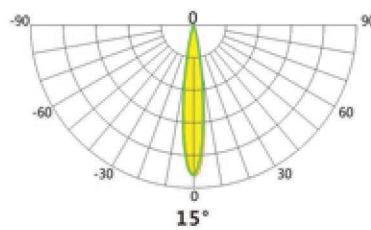

EST-JRF4-M-H

Product Dimension

Product Specification

Product name	EST-JRF4-M-60H	EST-JRF4-M-40H
LED Quantity	16pcs	16pcs
Rated Power	56W	38W
Input Voltage	AC100-277V 50/60Hz	AC100-277V 50/60Hz
Control Mode	ON-OFF	ON-OFF
Power Factor	> 0.9	> 0.9
Light Color	4000K	4000K
Luminous Flux	3700 lm	2686 lm
Color Rendering Index	> 80	> 80
Beam Angle	10°/15°/25°/30°/50°/10×35°	10°/15°/25°/30°/50°/10×35°
Temperature of Working Condition	-35-50°C	-35-50°C
Humidity of Working Condition	10-90%	10-90%
LED Lifetime	> 70000h	> 70000h
Protection Grade	IP66 IK08	IP66 IK08
Net Weight	3.1kg	3.1kg
Gross Weight	3.5kg	3.5kg
Packing Size	462×410×267mm	462×410×267mm

EST-JRF4-M-H

Product Dimension

Product Specification

Product name	EST-JRF4-M-30H	EST-JRF4-M-20H
LED Quantity	16pcs	16pcs
Rated Power	27W	18W
Input Voltage	AC100-277V 50/60Hz	AC100-277V 50/60Hz
Control Mode	ON-OFF	ON-OFF
Power Factor	> 0.9	> 0.9
Light Color	4000K	4000K
Luminous Flux	2128 lm	1520 lm
Color Rendering Index	> 80	> 80
Beam Angle	10°/15°/25°/30°/50°/10×35°	10°/15°/25°/30°/50°/10×35°
Temperature of Working Condition	-35-50°C	-35-50°C
Humidity of Working Condition	10-90%	10-90%
LED Lifetime	> 70000h	> 70000h
Protection Grade	IP66 IK08	IP66 IK08
Net Weight	3.1kg	3.1kg
Gross Weight	3.5kg	3.5kg
Packing Size	462×410×267mm	462×410×267mm