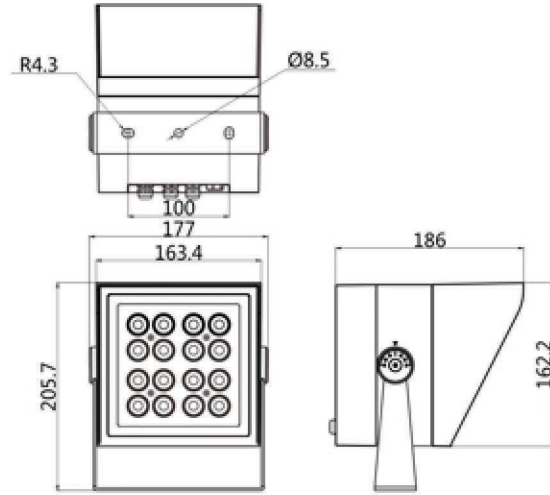

EST-JRF4-M-H

Product Dimension

Product Specification

Product name	EST-JRF4-M-60H	EST-JRF4-M-40H
LED Quantity	16pcs	16pcs
Rated Power	56W	38W
Input Voltage	AC100-277V 50/60Hz	AC100-277V 50/60Hz
Control Mode	ON-OFF	ON-OFF
Power Factor	> 0.9	> 0.9
Light Color	4000K	4000K
Luminous Flux	3700 lm	2686 lm
Color Rendering Index	> 80	> 80
Beam Angle	10°/15°/25°/30°/50°/10×35°	10°/15°/25°/30°/50°/10×35°
Temperature of Working Condition	-35-50°C	-35-50°C
Humidity of Working Condition	10-90%	10-90%
LED Lifetime	> 70000h	> 70000h
Protection Grade	IP66 IK08	IP66 IK08
Net Weight	3.1kg	3.1kg
Gross Weight	3.5kg	3.5kg
Packing Size	462×410×267mm	462×410×267mm

EST-JRF4-M-H

Product Dimension

Product Specification

Product name	EST-JRF4-M-30H	EST-JRF4-M-20H
LED Quantity	16pcs	16pcs
Rated Power	27W	18W
Input Voltage	AC100-277V 50/60Hz	AC100-277V 50/60Hz
Control Mode	ON-OFF	ON-OFF
Power Factor	> 0.9	> 0.9
Light Color	4000K	4000K
Luminous Flux	2128 lm	1520 lm
Color Rendering Index	> 80	> 80
Beam Angle	10°/15°/25°/30°/50°/10×35°	10°/15°/25°/30°/50°/10×35°
Temperature of Working Condition	-35-50°C	-35-50°C
Humidity of Working Condition	10-90%	10-90%
LED Lifetime	> 70000h	> 70000h
Protection Grade	IP66 IK08	IP66 IK08
Net Weight	3.1kg	3.1kg
Gross Weight	3.5kg	3.5kg
Packing Size	462×410×267mm	462×410×267mm