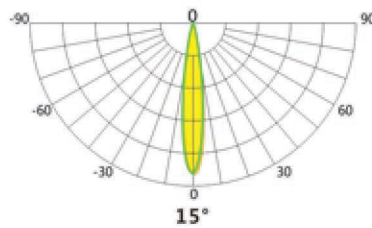

EST-JRF4-M-H

Product Dimension

Product Specification

Product name	EST-JRF4-M-60H	EST-JRF4-M-40H
LED Quantity	16pcs	16pcs
Rated Power	56W	38W
Input Voltage	AC100-277V 50/60Hz	AC100-277V 50/60Hz
Control Mode	ON-OFF	ON-OFF
Power Factor	> 0.9	> 0.9
Light Color	4000K	4000K
Luminous Flux	3700 lm	2686 lm
Color Rendering Index	> 80	> 80
Beam Angle	10°/15°/25°/30°/50°/10×35°	10°/15°/25°/30°/50°/10×35°
Temperature of Working Condition	-35-50°C	-35-50°C
Humidity of Working Condition	10-90%	10-90%
LED Lifetime	> 70000h	> 70000h
Protection Grade	IP66 IK08	IP66 IK08
Net Weight	3.1kg	3.1kg
Gross Weight	3.5kg	3.5kg
Packing Size	462×410×267mm	462×410×267mm

EST-JRF4-M-H

Product Dimension

Product Specification

Product name	EST-JRF4-M-30H	EST-JRF4-M-20H
LED Quantity	16pcs	16pcs
Rated Power	27W	18W
Input Voltage	AC100-277V 50/60Hz	AC100-277V 50/60Hz
Control Mode	ON-OFF	ON-OFF
Power Factor	> 0.9	> 0.9
Light Color	4000K	4000K
Luminous Flux	2128 lm	1520 lm
Color Rendering Index	> 80	> 80
Beam Angle	10°/15°/25°/30°/50°/10×35°	10°/15°/25°/30°/50°/10×35°
Temperature of Working Condition	-35-50°C	-35-50°C
Humidity of Working Condition	10-90%	10-90%
LED Lifetime	> 70000h	> 70000h
Protection Grade	IP66 IK08	IP66 IK08
Net Weight	3.1kg	3.1kg
Gross Weight	3.5kg	3.5kg
Packing Size	462×410×267mm	462×410×267mm