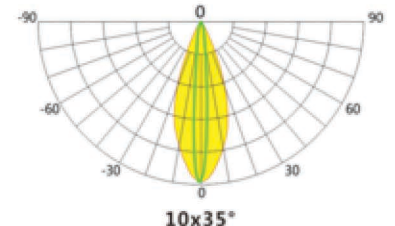

EST-JRF4-L

Product Dimension

Product Specification

Product name	EST-JRF4-L-120	EST-JRF4-L-80	EST-JRF4-L-60
LED Quantity	36pcs	36pcs	36pcs
Rated Power	120W	80W	60W
Input Voltage	AC100-277V 50/60Hz	AC100-277V 50/60Hz	AC100-277V 50/60Hz
Control Mode	ON-OFF	ON-OFF	ON-OFF
Power Factor	> 0.9	> 0.9	> 0.9
Light Color	4000K	4000K	4000K
Luminous Flux	8763 lm	6363 lm	5040 lm
Color Rendering Index	> 80	> 80	> 80
Beam Angle	10°/15°/25°/30°/50°/10×35°	10°/15°/25°/30°/50°/10×35°	10°/15°/25°/30°/50°/10×35°
Temperature of Working Condition	-35-50°C	-35-50°C	-35-50°C
Humidity of Working Condition	10-90%	10-90%	10-90%
LED Lifetime	> 70000h	> 70000h	> 70000h
Protection Grade	IP66 IK08	IP66 IK08	IP66 IK08
Net Weight	5.8kg	5.8kg	5.8kg
Gross Weight	6.8kg	6.8kg	6.8kg
Packing Size	321×289×348mm	321×289×348mm	321×289×348mm

10°

15°

25°

30°

50°

10x35°

EST-JRF4-L

Product Dimension

Product Specification

Product name	EST-JRF4-L-80-C	EST-JRF4-L-60-C
LED Quantity	36pcs	36pcs
Rated Power	85W	65W
Input Voltage	AC100-277V 50/60Hz	AC100-277V 50/60Hz
Control Mode	DMX512	DMX512
Power Factor	> 0.9	> 0.9
Light Color	RGBW	RGBW
Luminous Flux	3622 lm	2952 lm
Color Rendering Index	W > 80	W > 80
Beam Angle	10°/15°/25°/30°/50°/10×35°	10°/15°/25°/30°/50°/10×35°
Temperature of Working Condition	-35-50°C	-35-50°C
Humidity of Working Condition	10-90%	10-90%
LED Lifetime	> 70000h	> 70000h
Protection Grade	IP66 IK08	IP66 IK08
Net Weight	5.8kg	5.8kg
Gross Weight	6.8kg	6.8kg
Packing Size	321×289×348mm	321×289×348mm