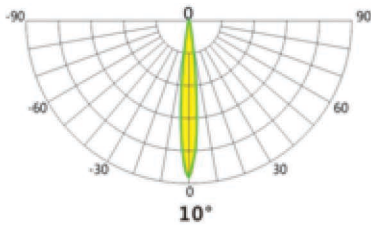

EST-JRF4-L

Product Dimension

Product Specification

Product name	EST-JRF4-L-120	EST-JRF4-L-80	EST-JRF4-L-60
LED Quantity	36pcs	36pcs	36pcs
Rated Power	120W	80W	60W
Input Voltage	AC100-277V 50/60Hz	AC100-277V 50/60Hz	AC100-277V 50/60Hz
Control Mode	ON-OFF	ON-OFF	ON-OFF
Power Factor	> 0.9	> 0.9	> 0.9
Light Color	4000K	4000K	4000K
Luminous Flux	8763 lm	6363 lm	5040 lm
Color Rendering Index	> 80	> 80	> 80
Beam Angle	10°/15°/25°/30°/50°/10×35°	10°/15°/25°/30°/50°/10×35°	10°/15°/25°/30°/50°/10×35°
Temperature of Working Condition	-35-50°C	-35-50°C	-35-50°C
Humidity of Working Condition	10-90%	10-90%	10-90%
LED Lifetime	> 70000h	> 70000h	> 70000h
Protection Grade	IP66 IK08	IP66 IK08	IP66 IK08
Net Weight	5.8kg	5.8kg	5.8kg
Gross Weight	6.8kg	6.8kg	6.8kg
Packing Size	321×289×348mm	321×289×348mm	321×289×348mm

10°

15°

25°

30°

50°

10x35°

EST-JRF4-L

Product Dimension

Product Specification

Product name	EST-JRF4-L-80-C	EST-JRF4-L-60-C
LED Quantity	36pcs	36pcs
Rated Power	85W	65W
Input Voltage	AC100-277V 50/60Hz	AC100-277V 50/60Hz
Control Mode	DMX512	DMX512
Power Factor	> 0.9	> 0.9
Light Color	RGBW	RGBW
Luminous Flux	3622 lm	2952 lm
Color Rendering Index	W > 80	W > 80
Beam Angle	10°/15°/25°/30°/50°/10×35°	10°/15°/25°/30°/50°/10×35°
Temperature of Working Condition	-35-50°C	-35-50°C
Humidity of Working Condition	10-90%	10-90%
LED Lifetime	> 70000h	> 70000h
Protection Grade	IP66 IK08	IP66 IK08
Net Weight	5.8kg	5.8kg
Gross Weight	6.8kg	6.8kg
Packing Size	321×289×348mm	321×289×348mm