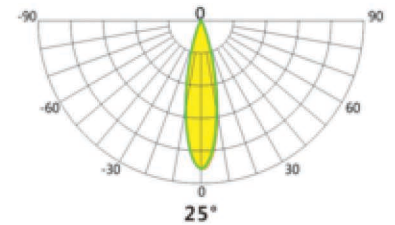

EST-JRF4-L

Product Dimension

Product Specification

Product name	EST-JRF4-L-120	EST-JRF4-L-80	EST-JRF4-L-60
LED Quantity	36pcs	36pcs	36pcs
Rated Power	120W	80W	60W
Input Voltage	AC100-277V 50/60Hz	AC100-277V 50/60Hz	AC100-277V 50/60Hz
Control Mode	ON-OFF	ON-OFF	ON-OFF
Power Factor	> 0.9	> 0.9	> 0.9
Light Color	4000K	4000K	4000K
Luminous Flux	8763 lm	6363 lm	5040 lm
Color Rendering Index	> 80	> 80	> 80
Beam Angle	10°/15°/25°/30°/50°/10×35°	10°/15°/25°/30°/50°/10×35°	10°/15°/25°/30°/50°/10×35°
Temperature of Working Condition	-35-50°C	-35-50°C	-35-50°C
Humidity of Working Condition	10-90%	10-90%	10-90%
LED Lifetime	> 70000h	> 70000h	> 70000h
Protection Grade	IP66 IK08	IP66 IK08	IP66 IK08
Net Weight	5.8kg	5.8kg	5.8kg
Gross Weight	6.8kg	6.8kg	6.8kg
Packing Size	321×289×348mm	321×289×348mm	321×289×348mm

10°

15°

25°

30°

50°

10x35°

EST-JRF4-L

Product Dimension

Product Specification

Product name	EST-JRF4-L-80-C	EST-JRF4-L-60-C
LED Quantity	36pcs	36pcs
Rated Power	85W	65W
Input Voltage	AC100-277V 50/60Hz	AC100-277V 50/60Hz
Control Mode	DMX512	DMX512
Power Factor	> 0.9	> 0.9
Light Color	RGBW	RGBW
Luminous Flux	3622 lm	2952 lm
Color Rendering Index	W > 80	W > 80
Beam Angle	10°/15°/25°/30°/50°/10×35°	10°/15°/25°/30°/50°/10×35°
Temperature of Working Condition	-35-50°C	-35-50°C
Humidity of Working Condition	10-90%	10-90%
LED Lifetime	> 70000h	> 70000h
Protection Grade	IP66 IK08	IP66 IK08
Net Weight	5.8kg	5.8kg
Gross Weight	6.8kg	6.8kg
Packing Size	321×289×348mm	321×289×348mm