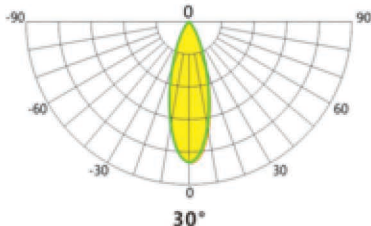

EST-JRF4-L

Product Dimension

Product Specification

Product name	EST-JRF4-L-120	EST-JRF4-L-80	EST-JRF4-L-60
LED Quantity	36pcs	36pcs	36pcs
Rated Power	120W	80W	60W
Input Voltage	AC100-277V 50/60Hz	AC100-277V 50/60Hz	AC100-277V 50/60Hz
Control Mode	ON-OFF	ON-OFF	ON-OFF
Power Factor	> 0.9	> 0.9	> 0.9
Light Color	4000K	4000K	4000K
Luminous Flux	8763 lm	6363 lm	5040 lm
Color Rendering Index	> 80	> 80	> 80
Beam Angle	10°/15°/25°/30°/50°/10×35°	10°/15°/25°/30°/50°/10×35°	10°/15°/25°/30°/50°/10×35°
Temperature of Working Condition	-35-50°C	-35-50°C	-35-50°C
Humidity of Working Condition	10-90%	10-90%	10-90%
LED Lifetime	> 70000h	> 70000h	> 70000h
Protection Grade	IP66 IK08	IP66 IK08	IP66 IK08
Net Weight	5.8kg	5.8kg	5.8kg
Gross Weight	6.8kg	6.8kg	6.8kg
Packing Size	321×289×348mm	321×289×348mm	321×289×348mm

10°

15°

25°

30°

50°

10x35°

EST-JRF4-L

Product Dimension

Product Specification

Product name	EST-JRF4-L-80-C	EST-JRF4-L-60-C
LED Quantity	36pcs	36pcs
Rated Power	85W	65W
Input Voltage	AC100-277V 50/60Hz	AC100-277V 50/60Hz
Control Mode	DMX512	DMX512
Power Factor	> 0.9	> 0.9
Light Color	RGBW	RGBW
Luminous Flux	3622 lm	2952 lm
Color Rendering Index	W > 80	W > 80
Beam Angle	10°/15°/25°/30°/50°/10×35°	10°/15°/25°/30°/50°/10×35°
Temperature of Working Condition	-35-50°C	-35-50°C
Humidity of Working Condition	10-90%	10-90%
LED Lifetime	> 70000h	> 70000h
Protection Grade	IP66 IK08	IP66 IK08
Net Weight	5.8kg	5.8kg
Gross Weight	6.8kg	6.8kg
Packing Size	321×289×348mm	321×289×348mm