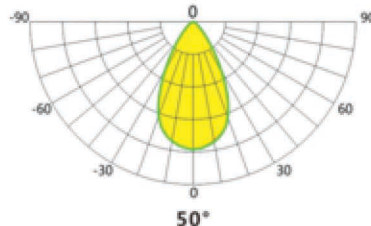

EST-JRF4-L

Product Dimension

Product Specification

Product name	EST-JRF4-L-120	EST-JRF4-L-80	EST-JRF4-L-60
LED Quantity	36pcs	36pcs	36pcs
Rated Power	120W	80W	60W
Input Voltage	AC100-277V 50/60Hz	AC100-277V 50/60Hz	AC100-277V 50/60Hz
Control Mode	ON-OFF	ON-OFF	ON-OFF
Power Factor	> 0.9	> 0.9	> 0.9
Light Color	4000K	4000K	4000K
Luminous Flux	8763 lm	6363 lm	5040 lm
Color Rendering Index	> 80	> 80	> 80
Beam Angle	10°/15°/25°/30°/50°/10×35°	10°/15°/25°/30°/50°/10×35°	10°/15°/25°/30°/50°/10×35°
Temperature of Working Condition	-35-50°C	-35-50°C	-35-50°C
Humidity of Working Condition	10-90%	10-90%	10-90%
LED Lifetime	> 70000h	> 70000h	> 70000h
Protection Grade	IP66 IK08	IP66 IK08	IP66 IK08
Net Weight	5.8kg	5.8kg	5.8kg
Gross Weight	6.8kg	6.8kg	6.8kg
Packing Size	321×289×348mm	321×289×348mm	321×289×348mm

10°

15°

25°

30°

50°

10x35°

EST-JRF4-L

Product Dimension

Product Specification

Product name	EST-JRF4-L-80-C	EST-JRF4-L-60-C
LED Quantity	36pcs	36pcs
Rated Power	85W	65W
Input Voltage	AC100-277V 50/60Hz	AC100-277V 50/60Hz
Control Mode	DMX512	DMX512
Power Factor	> 0.9	> 0.9
Light Color	RGBW	RGBW
Luminous Flux	3622 lm	2952 lm
Color Rendering Index	W > 80	W > 80
Beam Angle	10°/15°/25°/30°/50°/10×35°	10°/15°/25°/30°/50°/10×35°
Temperature of Working Condition	-35-50°C	-35-50°C
Humidity of Working Condition	10-90%	10-90%
LED Lifetime	> 70000h	> 70000h
Protection Grade	IP66 IK08	IP66 IK08
Net Weight	5.8kg	5.8kg
Gross Weight	6.8kg	6.8kg
Packing Size	321×289×348mm	321×289×348mm