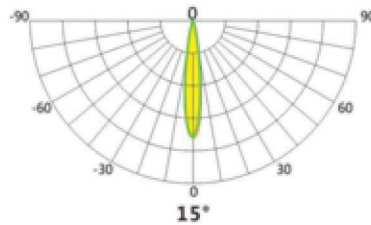

EST-JRF4-L

Product Dimension

Product Specification

Product name	EST-JRF4-L-120	EST-JRF4-L-80	EST-JRF4-L-60
LED Quantity	36pcs	36pcs	36pcs
Rated Power	120W	80W	60W
Input Voltage	AC100-277V 50/60Hz	AC100-277V 50/60Hz	AC100-277V 50/60Hz
Control Mode	ON-OFF	ON-OFF	ON-OFF
Power Factor	> 0.9	> 0.9	> 0.9
Light Color	4000K	4000K	4000K
Luminous Flux	8763 lm	6363 lm	5040 lm
Color Rendering Index	> 80	> 80	> 80
Beam Angle	10°/15°/25°/30°/50°/10×35°	10°/15°/25°/30°/50°/10×35°	10°/15°/25°/30°/50°/10×35°
Temperature of Working Condition	-35-50°C	-35-50°C	-35-50°C
Humidity of Working Condition	10-90%	10-90%	10-90%
LED Lifetime	> 70000h	> 70000h	> 70000h
Protection Grade	IP66 IK08	IP66 IK08	IP66 IK08
Net Weight	5.8kg	5.8kg	5.8kg
Gross Weight	6.8kg	6.8kg	6.8kg
Packing Size	321×289×348mm	321×289×348mm	321×289×348mm

10°

15°

25°

30°

50°

10x35°

EST-JRF4-L

Product Dimension

Product Specification

Product name	EST-JRF4-L-80-C	EST-JRF4-L-60-C
LED Quantity	36pcs	36pcs
Rated Power	85W	65W
Input Voltage	AC100-277V 50/60Hz	AC100-277V 50/60Hz
Control Mode	DMX512	DMX512
Power Factor	> 0.9	> 0.9
Light Color	RGBW	RGBW
Luminous Flux	3622 lm	2952 lm
Color Rendering Index	W > 80	W > 80
Beam Angle	10°/15°/25°/30°/50°/10×35°	10°/15°/25°/30°/50°/10×35°
Temperature of Working Condition	-35-50°C	-35-50°C
Humidity of Working Condition	10-90%	10-90%
LED Lifetime	> 70000h	> 70000h
Protection Grade	IP66 IK08	IP66 IK08
Net Weight	5.8kg	5.8kg
Gross Weight	6.8kg	6.8kg
Packing Size	321×289×348mm	321×289×348mm