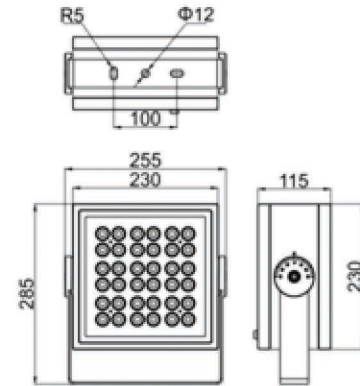

EST-JRF4-L

Product Dimension

Product Specification

Product name	EST-JRF4-L-120	EST-JRF4-L-80	EST-JRF4-L-60
LED Quantity	36pcs	36pcs	36pcs
Rated Power	120W	80W	60W
Input Voltage	AC100-277V 50/60Hz	AC100-277V 50/60Hz	AC100-277V 50/60Hz
Control Mode	ON-OFF	ON-OFF	ON-OFF
Power Factor	> 0.9	> 0.9	> 0.9
Light Color	4000K	4000K	4000K
Luminous Flux	8763 lm	6363 lm	5040 lm
Color Rendering Index	> 80	> 80	> 80
Beam Angle	10°/15°/25°/30°/50°/10×35°	10°/15°/25°/30°/50°/10×35°	10°/15°/25°/30°/50°/10×35°
Temperature of Working Condition	-35-50°C	-35-50°C	-35-50°C
Humidity of Working Condition	10-90%	10-90%	10-90%
LED Lifetime	> 70000h	> 70000h	> 70000h
Protection Grade	IP66 IK08	IP66 IK08	IP66 IK08
Net Weight	5.8kg	5.8kg	5.8kg
Gross Weight	6.8kg	6.8kg	6.8kg
Packing Size	321×289×348mm	321×289×348mm	321×289×348mm

10°

15°

25°

30°

50°

10x35°

EST-JRF4-L

Product Dimension

Product Specification

Product name	EST-JRF4-L-80-C	EST-JRF4-L-60-C
LED Quantity	36pcs	36pcs
Rated Power	85W	65W
Input Voltage	AC100-277V 50/60Hz	AC100-277V 50/60Hz
Control Mode	DMX512	DMX512
Power Factor	> 0.9	> 0.9
Light Color	RGBW	RGBW
Luminous Flux	3622 lm	2952 lm
Color Rendering Index	W > 80	W > 80
Beam Angle	10°/15°/25°/30°/50°/10×35°	10°/15°/25°/30°/50°/10×35°
Temperature of Working Condition	-35-50°C	-35-50°C
Humidity of Working Condition	10-90%	10-90%
LED Lifetime	> 70000h	> 70000h
Protection Grade	IP66 IK08	IP66 IK08
Net Weight	5.8kg	5.8kg
Gross Weight	6.8kg	6.8kg
Packing Size	321×289×348mm	321×289×348mm