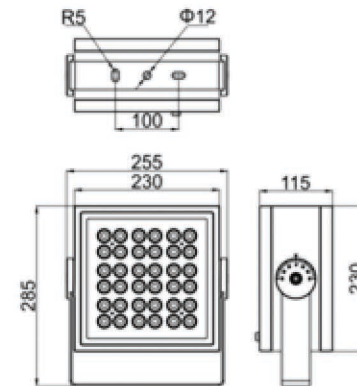

EST-JRF4-L

Product Dimension

Product Specification

Product name	EST-JRF4-L-120	EST-JRF4-L-80	EST-JRF4-L-60
LED Quantity	36pcs	36pcs	36pcs
Rated Power	120W	80W	60W
Input Voltage	AC100-277V 50/60Hz	AC100-277V 50/60Hz	AC100-277V 50/60Hz
Control Mode	ON-OFF	ON-OFF	ON-OFF
Power Factor	> 0.9	> 0.9	> 0.9
Light Color	4000K	4000K	4000K
Luminous Flux	8763 lm	6363 lm	5040 lm
Color Rendering Index	> 80	> 80	> 80
Beam Angle	10°/15°/25°/30°/50°/10×35°	10°/15°/25°/30°/50°/10×35°	10°/15°/25°/30°/50°/10×35°
Temperature of Working Condition	-35-50°C	-35-50°C	-35-50°C
Humidity of Working Condition	10-90%	10-90%	10-90%
LED Lifetime	> 70000h	> 70000h	> 70000h
Protection Grade	IP66 IK08	IP66 IK08	IP66 IK08
Net Weight	5.8kg	5.8kg	5.8kg
Gross Weight	6.8kg	6.8kg	6.8kg
Packing Size	321×289×348mm	321×289×348mm	321×289×348mm

10°

15°

25°

30°

50°

10x35°

EST-JRF4-L

Product Dimension

Product Specification

Product name	EST-JRF4-L-80-C	EST-JRF4-L-60-C
LED Quantity	36pcs	36pcs
Rated Power	85W	65W
Input Voltage	AC100-277V 50/60Hz	AC100-277V 50/60Hz
Control Mode	DMX512	DMX512
Power Factor	> 0.9	> 0.9
Light Color	RGBW	RGBW
Luminous Flux	3622 lm	2952 lm
Color Rendering Index	W > 80	W > 80
Beam Angle	10°/15°/25°/30°/50°/10×35°	10°/15°/25°/30°/50°/10×35°
Temperature of Working Condition	-35-50°C	-35-50°C
Humidity of Working Condition	10-90%	10-90%
LED Lifetime	> 70000h	> 70000h
Protection Grade	IP66 IK08	IP66 IK08
Net Weight	5.8kg	5.8kg
Gross Weight	6.8kg	6.8kg
Packing Size	321×289×348mm	321×289×348mm