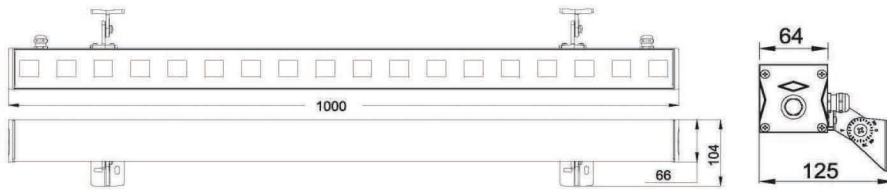

JRL7-18R

Product Dimension

Reflective cup

Adjustable Angle Bracket

Integral waterproof

Visor

Product Specification

Product Code	JRL 7-18R
LED Quantity	18Single
Rated Power	39.6W
Luminous Flux	1815 lm
Input Voltage	DC24V
Control Mode	CC/DMX512
Beam Angle	5°
Temperature of Working Condition	-35-50°C
Humidity of Working Condition	10-90%
LED Lifetime	70000h
Protection Grade	IP66
Net Weight	3.95kg / 23.7kg
Gross Weight	4.2kg / 25.2kg
Packing Size	1095x170x120mm 1095x405x440mm