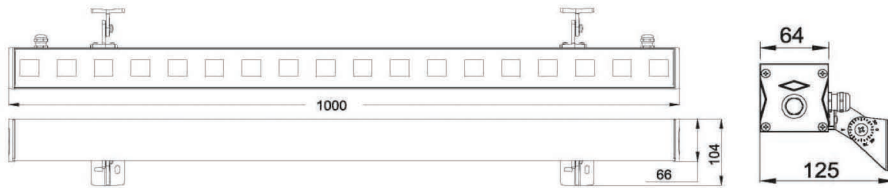

# JRL7-18R

Product Dimension

Reflective cup

Adjustable Angle Bracket

Integral waterproof

Visor

## Product Specification

Product Code	JRL 7-18R
LED Quantity	18Single
Rated Power	39.6W
Luminous Flux	1815 lm
Input Voltage	DC24V
Control Mode	CC/DMX512
Beam Angle	5°
Temperature of Working Condition	-35-50°C
Humidity of Working Condition	10-90%
LED Lifetime	70000h
Protection Grade	IP66
Net Weight	3.95kg /23.7kg
Gross Weight	4.2kg /25.2kg
Packing Size	1055x170x120mm 1095x405x440mm