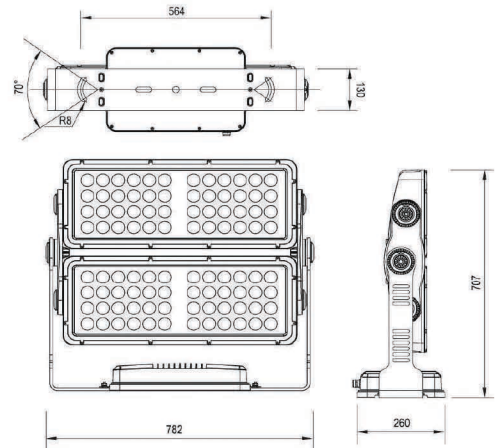

JRF5-96

Product Dimension

- The lamp adopts RGBW 4 in 1 high power chips, the effect of mixed light is very good.
- Lamp adopt aluminum alloy, high heat dissipation. Low weight design, whole lamp weight just 30 kg.
- Multiple control function, the intelligent logarithmic dimming technology enrich the color saturation.
- Strong Structure function, adjust angle can precision to 2.5 degree; use flexible, can load sighting telescope accurate positioning for the long distance.

Product Specification

Product Code	JRF5-96
LED Quantity	96pcs
Rated Power	605W
Color	RGBW
Luminous Flux	24362lm
Input Voltage	AC100-277V
Frequency Range	50/60Hz
Control Mode	CC/DMX512
Beam Angle	15x30°
Temperature of Working Condition	-35-50°C
Humidity of Working Condition	10-99%
LED Lifetime	70000h
Protection Grade	IP66
Net Weight	28kg/33kg
Gross Weight	32kg/37.8kg
Packing Size	866x777x335mm