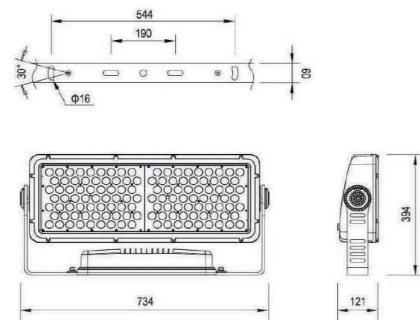

# JRF5-126

Product Dimension

- Lamp adopt aluminum alloy, high heat dissipation. Low weight design, whole lamp weight just 18 kg.
- Multiple control function, the intelligent logarithmic dimming technology enrich the color saturation.
- Strong structure function, adjust angle can be precised to 2.5 degree; use flexible, optional sighting telescope accurate positioning for the long distance.

## Product Specification

Product Code	JRF5-126
LED Quantity	126pcs
Rated Power	286W
Color	Single/34R36G36B20W
Luminous Flux	19417/11095 lm
Input Voltage	AC100-277V
Frequency Range	50/60Hz
Control Mode	CC/DMX512
Beam Angle	10° 25° 40° 60°
Temperature of Working Condition	-35-50°C
Humidity of Working Condition	10-90%
LED Lifetime	70000h
Protection Grade	IP66
Net Weight	18.1kg/17.5kg
Gross Weight	20.9kg/19.4kg
Packing Size	790x450x310mm RGBW 790x450x200mm Single