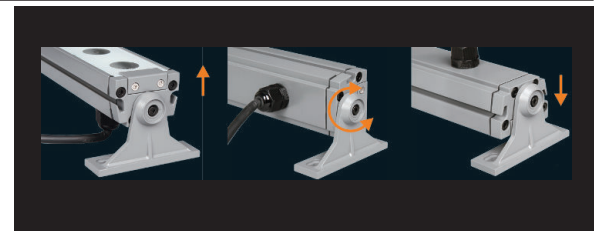

Adjustable beam direction