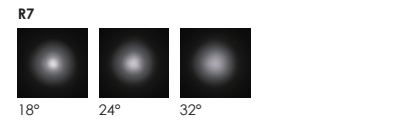

High Luminance COB LED Linear Wall Washer

Outer Dimensions Unit:mm

Material Specifications

Housing	Extruded aluminum,poder coated
Reflector	Optical Reflector, efficiency>85%
Light Window	Step tempered glass,T=3mm
Cable gland	IP68 PG-11.0 PA66
Gasket	IP68 plug male/female(option)
LED	CREE
Operating temperature	-20°C~40°C
Bracket	12" Die-casting powder coated aluminum
Power Cable	Input:waterproof plug connector Output:waterproof socket connector 2XH5RR-F 2X1.50mm ² L=0.3m(low voltage) 2XH5RN-F 3X1.00mm ² L=1.0m(high voltage)
Dimmable Support	Triac PWM 1-10V Dali

High voltage input (100V-240V)

Low voltage input (24VDC) power cord model

Item	Light source	Lens	The manufacturer selected lens degree(°)θ1/2	Length L:(mm)	Input voltage(V)	Typical operating current(mA)	Typical consumption(W)	Typical luminance(lm)	IK rate
R6FB0624	6x4W CREE	R7	24°	525	24V DC 120/240	24V = 1200	24V = 28.8	Cool white=2345 Warm white=2088	05
						120V = 230	120V = 25.0		
						240V = 117	240V = 25.0		
R6FB1224	12x4W CREE	R7	24°	1025	24V DC 120/240	24V = 2380	24V = 57.6	Cool white=4645 Warm white=4134	05
						120V = 422	120V = 50.0		
						240V = 217	240V = 49.5		

LED Colour Temperature	Optics
3000K	R7
6000K	R0118C035XL 18°
	R0124C035XL 24°
	R0132C035XL 32°

Adjustable beam direction

R6FB0624

Light distribution curve(Unit:c.d)

C45(MAX):
CD/C180:
C90/C270:

Lux distance curve