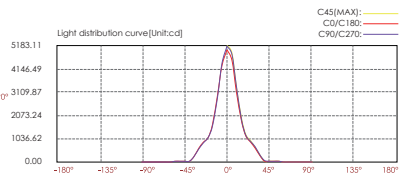

High Luminance COB LED Linear Wall Washer

Outer Dimensions Unit:mm

Material Specifications

Housing	Extruded aluminum,poder coated
Reflector	Optical Reflector, efficiency>85%
Light Window	Step tempered glass,T=3mm
Cable gland	IP68 PG-11.0 PA66
Gasket	IP68 plug male/female(option)
LED	CREE
Operating temperature	-20°C~40°C
Bracket	12" Die-casting powder coated aluminum
Power Cable	Input:waterproof plug connector Output:waterproof socket connector 2XH5RR-F 2X1.50mm ² L=0.3m(low voltage) 2XH5RN-F 3X1.00mm ² L=1.0m(high voltage)
Dimmable Support	Triac PWM 1-10V Dali

High voltage input (100V-240V)

Low voltage input (24VDC) power cord model

Item	Light source	Lens	The manufacturer selected lens degree(°)θ1/2	Length L:(mm)	Input voltage(V)	Typical operating current(mA)	Typical consumption(W)	Typical luminance(lm)	IK rate
R6FB0624	6x4W CREE	R7	24°	525	24V DC 120/240	24V = 1200	24V = 28.8	Cool white=2345 Warm white=2088	05
						120V = 230	120V = 25.0		
						240V = 117	240V = 25.0		
R6FB1224	12x4W CREE	R7	24°	1025	24V DC 120/240	24V = 2380	24V = 57.6	Cool white=4645 Warm white=4134	05
						120V = 422	120V = 50.0		
						240V = 217	240V = 49.5		

LED Colour Temperature	Optics
3000K	R7
6000K	R0118C035XL 18°
	R0124C035XL 24°
	R0132C035XL 32°

Adjustable beam direction

R6FB0624

Light distribution curve(Unit:c.d)

C45(MAX):
CD/C180:
C90/C270:

Lux distance curve

Center beam LUX	Beam width V	H
2m 1247.81 LUX	0.8m	0.8m
4m 311.95 LUX	1.7m	1.7m
6m 138.45 LUX	2.5m	2.5m
8m 77.99 LUX	3.4m	3.4m
10m 49.91 LUX	4.2m	4.2m
12m 34.66 LUX	5.1m	5.0m

Ver.Spread:24.0 Horiz.Spread:23.7