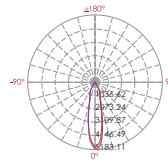

High voltage input (100V-240V)

Low voltage input (24VDC) power cord model

Item	Light source	Lens	The manufacturer selected lens degree(°)θ1/2	Length L:(mm)	Input voltage(V)	Typical operating current(mA)	Typical consumption(W)	Typical luminance(lm)	IK rate
R6FB0624	6x4W CREE	R7	24°	525	24V DC 120/240	24V = 1200	24V = 28.8	Cool white=2345 Warm white=2088	05
						120V = 230	120V = 25.0		
						240V = 117	240V = 25.0		
R6FB1224	12x4W CREE	R7	24°	1025	24V DC 120/240	24V = 2380	24V = 57.6	Cool white=4645 Warm white=4134	05
						120V = 422	120V = 50.0		
						240V = 217	240V = 49.5		

LED Colour Temperature	Optics
3000K	R7
6000K	R0118C035XL 18°
	R0124C035XL 24°
	R0132C035XL 32°

Adjustable beam direction

R6FB0624

Light distribution curve(Unit:c.d)

C45(MAX):
CD/C180:
C90/C270:

Lux distance curve

Center beam LUX	Beam width V	H
2m 1247.81 LUX	0.8m	0.8m
4m 311.95 LUX	1.7m	1.7m
6m 138.45 LUX	2.5m	2.5m
8m 77.99 LUX	3.4m	3.4m
10m 49.91 LUX	4.2m	4.2m
12m 34.66 LUX	5.1m	5.0m

Ver.Spread:24.0 Horiz.Spread:23.7

R6FB1224

Light distribution curve(Unit:c.d)

C45(MAX):
CD/C180:
C90/C270:

Lux distance curve

Center beam LUX	Beam width V	H
2m 2404.39 LUX	0.9m	0.8m
4m 601.10 LUX	1.7m	1.7m
6m 267.15 LUX	2.6m	2.5m
8m 150.27 LUX	3.4m	3.4m
10m 94.18 LUX	5.3m	4.2m
12m 66.79 LUX	5.2m	5.0m