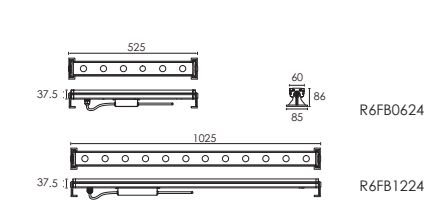

High Luminance COB LED Linear Wall Washer

Outer Dimensions Unit:mm

Material Specifications

Housing	Extruded aluminum,poder coated
Reflector	Optical Reflector, efficiency>85%
Light Window	Step tempered glass,T=3mm
Cable gland	IP68 PG-11.0 PA66
Gasket	IP68 plug male/female(option)
LED	CREE
Operating temperature	-20°C~40°C
Bracket	12" Die-casting powder coated aluminum
Power Cable	Input:waterproof plug connector Output:waterproof socket connector 2XH5RR-F 2X1.50mm ² L=0.3m(low voltage) 2XH5RN-F 3X1.00mm ² L=1.0m(high voltage)
Dimmable Support	Triac PWM 1-10V Dali

High voltage input (100V-240V)

Low voltage input (24VDC) power cord model

Item	Light source	Lens	The manufacturer selected lens degree(°)θ1/2	Length L:(mm)	Input voltage(V)	Typical operating current(mA)	Typical consumption(W)	Typical luminance(lm)	IK rate
R6FB0624	6x4W CREE	R7	24°	525	24V DC 120/240	24V = 1200	24V = 28.8	Cool white=2345 Warm white=2088	05
						120V = 230	120V = 25.0		
						240V = 117	240V = 25.0		
R6FB1224	12x4W CREE	R7	24°	1025	24V DC 120/240	24V = 2380	24V = 57.6	Cool white=4645 Warm white=4134	05
						120V = 422	120V = 50.0		
						240V = 217	240V = 49.5		

Center beam LUX	Beam width V	H
2m 1247.81 LUX	0.8m	0.8m
4m 311.95 LUX	1.7m	1.7m
6m 138.45 LUX	2.5m	2.5m
8m 77.99 LUX	3.4m	3.4m
10m 49.91 LUX	4.2m	4.2m
12m 34.66 LUX	5.1m	5.0m

Ver.Spread:24.0 Horiz.Spread:23.7

R6FB1224

Light distribution curve(Unit:c.d)

C45(MAX):
CD/C180:
C90/C270:

Lux distance curve

Center beam LUX	Beam width V	H
2m 2404.39 LUX	0.9m	0.8m
4m 601.10 LUX	1.7m	1.7m
6m 267.15 LUX	2.6m	2.5m
8m 150.27 LUX	3.4m	3.4m
10m 94.18 LUX	5.3m	4.2m
12m 66.79 LUX	5.2m	5.0m