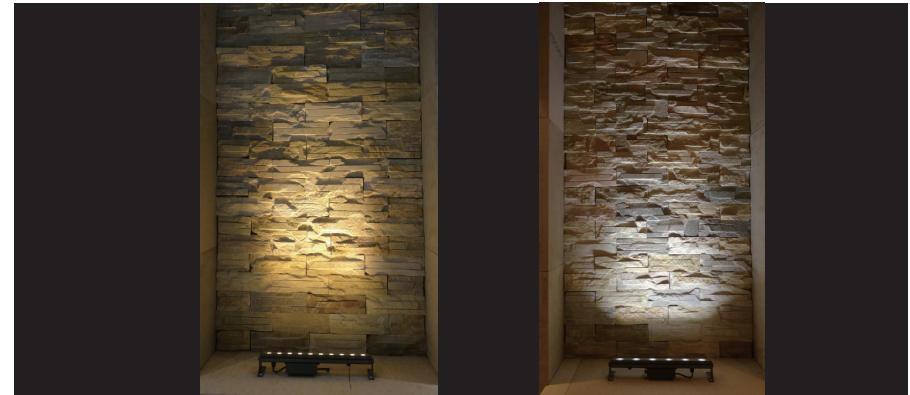

High Luminance COB LED Linear Wall Washer

Outer Dimensions Unit:mm

Material Specifications

Housing	Extruded aluminum,poder coated
Reflector	Optical Reflector, efficiency>85%
Light Window	Step tempered glass,T=3mm
Cable gland	IP68 PG-11.0 PA66
Gasket	IP68 plug male/female(option)
LED	CREE
Operating temperature	-20°C~40°C
Bracket	12" Die-casting powder coated aluminum
Power Cable	Input:waterproof plug connector Output:waterproof socket connector 2XH5RR-F 2X1.50mm ² L=0.3m(low voltage) 2XH5RN-F 3X1.00mm ² L=1.0m(high voltage)
Dimmable Support	Triac PWM 1-10V Dali