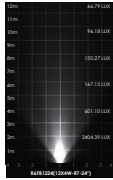

High voltage input (100V-240V)

Low voltage input (24VDC) power cord model

Item	Light source	Lens	The manufacturer selected lens degree(°)θ1/2	Length L:(mm)	Input voltage(V)	Typical operating current(mA)	Typical consumption(W)	Typical luminance(lm)	IK rate
R6FB0624	6x4W CREE	R7	24°	525	24V DC 120/240	24V = 1200	24V = 28.8	Cool white=2345 Warm white=2088	05
						120V = 230	120V = 25.0		
						240V = 117	240V = 25.0		
R6FB1224	12x4W CREE	R7	24°	1025	24V DC 120/240	24V = 2380	24V = 57.6	Cool white=4645 Warm white=4134	05
						120V = 422	120V = 50.0		
						240V = 217	240V = 49.5		

LED Colour Temperature	Optics
3000K	R7
6000K	R0118C035XL 18°
	R0124C035XL 24°
	R0132C035XL 32°

Adjustable beam direction

R6FB0624

Light distribution curve(Unit:c.d)

C45(MAX):
CD/C180:
C90/C270:

Lux distance curve

Center beam LUX	Beam width V	H
2m 1247.81 LUX	0.8m	0.8m
4m 311.95 LUX	1.7m	1.7m
6m 138.45 LUX	2.5m	2.5m
8m 77.99 LUX	3.4m	3.4m
10m 49.91 LUX	4.2m	4.2m
12m 34.66 LUX	5.1m	5.0m

Ver.Spread:24.0 Horiz.Spread:23.7

R6FB1224

Light distribution curve(Unit:c.d)

C45(MAX):
CD/C180:
C90/C270:

Lux distance curve

Center beam LUX	Beam width V	H
2m 2404.39 LUX	0.9m	0.8m
4m 601.10 LUX	1.7m	1.7m
6m 267.15 LUX	2.6m	2.5m
8m 150.27 LUX	3.4m	3.4m
10m 94.18 LUX	5.3m	4.2m
12m 66.79 LUX	5.2m	5.0m