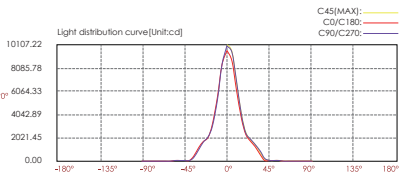

High voltage input (100V-240V)

Low voltage input (24VDC) power cord model

Item	Light source	Lens	The manufacturer selected lens degree(°)θ1/2	Length L:(mm)	Input voltage(V)	Typical operating current(mA)	Typical consumption(W)	Typical luminance(lm)	IK rate
R6FB0624	6x4W CREE	R7	24°	525	24V DC 120/240	24V = 1200	24V = 28.8	Cool white=2345 Warm white=2088	05
						120V = 230	120V = 25.0		
						240V = 117	240V = 25.0		
R6FB1224	12x4W CREE	R7	24°	1025	24V DC 120/240	24V = 2380	24V = 57.6	Cool white=4645 Warm white=4134	05
						120V = 422	120V = 50.0		
						240V = 217	240V = 49.5		

LED Colour Temperature	Optics
3000K	R7
6000K	R0118C035XL 18°
	R0124C035XL 24°
	R0132C035XL 32°

Adjustable beam direction

R6FB0624

Light distribution curve(Unit:c.d)

C45(MAX):
CD/C180:
C90/C270:

Lux distance curve

Center beam LUX	Beam width V	H
2m 1247.81 LUX	0.8m	0.8m
4m 311.95 LUX	1.7m	1.7m
6m 138.45 LUX	2.5m	2.5m
8m 77.99 LUX	3.4m	3.4m
10m 49.91 LUX	4.2m	4.2m
12m 34.66 LUX	5.1m	5.0m

Ver.Spread:24.0 Horiz.Spread:23.7

R6FB1224

Light distribution curve(Unit:c.d)

C45(MAX):
CD/C180:
C90/C270:

Lux distance curve

Center beam LUX	Beam width V	H
2m 2404.39 LUX	0.9m	0.8m
4m 601.10 LUX	1.7m	1.7m
6m 267.15 LUX	2.6m	2.5m
8m 150.27 LUX	3.4m	3.4m
10m 94.18 LUX	5.3m	4.2m
12m 66.79 LUX	5.2m	5.0m