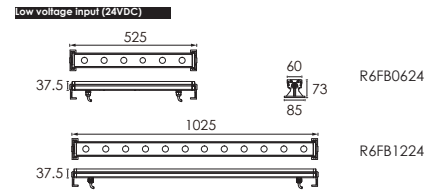

High Luminance COB LED Linear Wall Washer

Outer Dimensions Unit:mm

Material Specifications

Housing	Extruded aluminum,poder coated
Reflector	Optical Reflector, efficiency>85%
Light Window	Step tempered glass,T=3mm
Cable gland	IP68 PG-11.0 PA66
Gasket	IP68 plug male/female(option)
LED	CREE
Operating temperature	-20°C~40°C
Bracket	12" Die-casting powder coated aluminum
Power Cable	Input:waterproof plug connector Output:waterproof socket connector 2XH5RR-F 2X1.50mm ² L=0.3m(low voltage) 2XH5RN-F 3X1.00mm ² L=1.0m(high voltage)
Dimmable Support	Triac PWM 1-10V Dali

High voltage input (100V-240V)

Low voltage input (24VDC) power cord model

Item	Light source	Lens	The manufacturer selected lens degree(°)θ1/2	Length L:(mm)	Input voltage(V)	Typical operating current(mA)	Typical consumption(W)	Typical luminance(lm)	IK rate
R6FB0624	6x4W CREE	R7	24°	525	24V DC 120/240	24V = 1200	24V = 28.8	Cool white=2345 Warm white=2088	05
						120V = 230	120V = 25.0		
						240V = 117	240V = 25.0		
R6FB1224	12x4W CREE	R7	24°	1025	24V DC 120/240	24V = 2380	24V = 57.6	Cool white=4645 Warm white=4134	05
						120V = 422	120V = 50.0		
						240V = 217	240V = 49.5		

Center beam LUX	Beam width V	H
2m 1247.81 LUX	0.8m	0.8m
4m 311.95 LUX	1.7m	1.7m
6m 138.45 LUX	2.5m	2.5m
8m 77.99 LUX	3.4m	3.4m
10m 49.91 LUX	4.2m	4.2m
12m 34.66 LUX	5.1m	5.0m

Ver.Spread:24.0 Horiz.Spread:23.7

R6FB1224

Light distribution curve(Unit:c.d)

C45(MAX):
CD/C180:
C90/C270:

Lux distance curve

Center beam LUX	Beam width V	H
2m 2404.39 LUX	0.9m	0.8m
4m 601.10 LUX	1.7m	1.7m
6m 267.15 LUX	2.6m	2.5m
8m 150.27 LUX	3.4m	3.4m
10m 94.18 LUX	5.3m	4.2m
12m 66.79 LUX	5.2m	5.0m