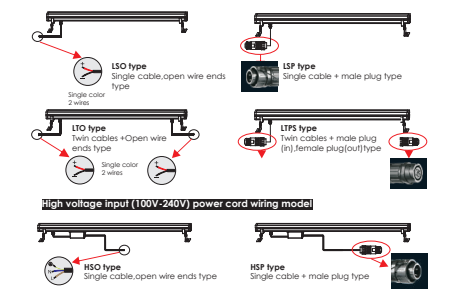

High Luminance COB LED Linear Wall Washer

Outer Dimensions Unit:mm

Material Specifications

Housing	Extruded aluminum,poder coated
Reflector	Optical Reflector, efficiency>85%
Light Window	Step tempered glass,T=3mm
Cable gland	IP68 PG-11.0 PA66
Gasket	IP68 plug male/female(option)
LED	CREE
Operating temperature	-20°C~40°C
Bracket	12" Die-casting powder coated aluminum
Power Cable	Input:waterproof plug connector Output:waterproof socket connector 2XH5RR-F 2X1.50mm ² L=0.3m(low voltage) 2XH5RN-F 3X1.00mm ² L=1.0m(high voltage)
Dimmable Support	Triac PWM 1-10V Dali

High voltage input (100V-240V)

Low voltage input (24VDC) power cord model

Item	Light source	Lens	The manufacturer selected lens degree(°)θ1/2	Length L:(mm)	Input voltage(V)	Typical operating current(mA)	Typical consumption(W)	Typical luminance(lm)	IK rate
R6FB0624	6x4W CREE	R7	24°	525	24V DC 120/240	24V = 1200	24V = 28.8	Cool white=2345 Warm white=2088	05
						120V = 230	120V = 25.0		
						240V = 117	240V = 25.0		
R6FB1224	12x4W CREE	R7	24°	1025	24V DC 120/240	24V = 2380	24V = 57.6	Cool white=4645 Warm white=4134	05
						120V = 422	120V = 50.0		
						240V = 217	240V = 49.5		

LED Colour Temperature	Optics
3000K	R7
6000K	R0118C035XL 18°
	R0124C035XL 24°
	R0132C035XL 32°

Adjustable beam direction

R6FB0624

Light distribution curve(Unit:c.d)

C45(MAX):
CD/C180:
C90/C270:

Lux distance curve

Center beam LUX	Beam width V	H
2m 1247.81 LUX	0.8m	0.8m
4m 311.95 LUX	1.7m	1.7m
6m 138.45 LUX	2.5m	2.5m
8m 77.99 LUX	3.4m	3.4m
10m 49.91 LUX	4.2m	4.2m
12m 34.66 LUX	5.1m	5.0m

Ver.Spread:24.0 Horiz.Spread:23.7