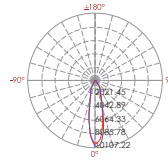

High voltage input (100V-240V)

Low voltage input (24VDC) power cord model

Item	Light source	Lens	The manufacturer selected lens degree(°)θ1/2	Length L:(mm)	Input voltage(V)	Typical operating current(mA)	Typical consumption(W)	Typical luminance(lm)	IK rate
R6FB0624	6x4W CREE	R7	24°	525	24V DC 120/240	24V = 1200	24V = 28.8	Cool white=2345 Warm white=2088	05
						120V = 230	120V = 25.0		
						240V = 117	240V = 25.0		
R6FB1224	12x4W CREE	R7	24°	1025	24V DC 120/240	24V = 2380	24V = 57.6	Cool white=4645 Warm white=4134	05
						120V = 422	120V = 50.0		
						240V = 217	240V = 49.5		

LED Colour Temperature	Optics
3000K	R7
6000K	R0118C035XL 18°
	R0124C035XL 24°
	R0132C035XL 32°

Adjustable beam direction

R6FB0624

Light distribution curve(Unit:c.d)

C45(MAX):
CD/C180:
C90/C270:

Lux distance curve

Center beam LUX	Beam width V	H
2m 1247.81 LUX	0.8m	0.8m
4m 311.95 LUX	1.7m	1.7m
6m 138.45 LUX	2.5m	2.5m
8m 77.99 LUX	3.4m	3.4m
10m 49.91 LUX	4.2m	4.2m
12m 34.66 LUX	5.1m	5.0m

Ver.Spread:24.0 Horiz.Spread:23.7

R6FB1224

Light distribution curve(Unit:c.d)

C45(MAX):
CD/C180:
C90/C270:

Lux distance curve

Center beam LUX	Beam width V	H
2m 2404.39 LUX	0.9m	0.8m
4m 601.10 LUX	1.7m	1.7m
6m 267.15 LUX	2.6m	2.5m
8m 150.27 LUX	3.4m	3.4m
10m 94.18 LUX	5.3m	4.2m
12m 66.79 LUX	5.2m	5.0m